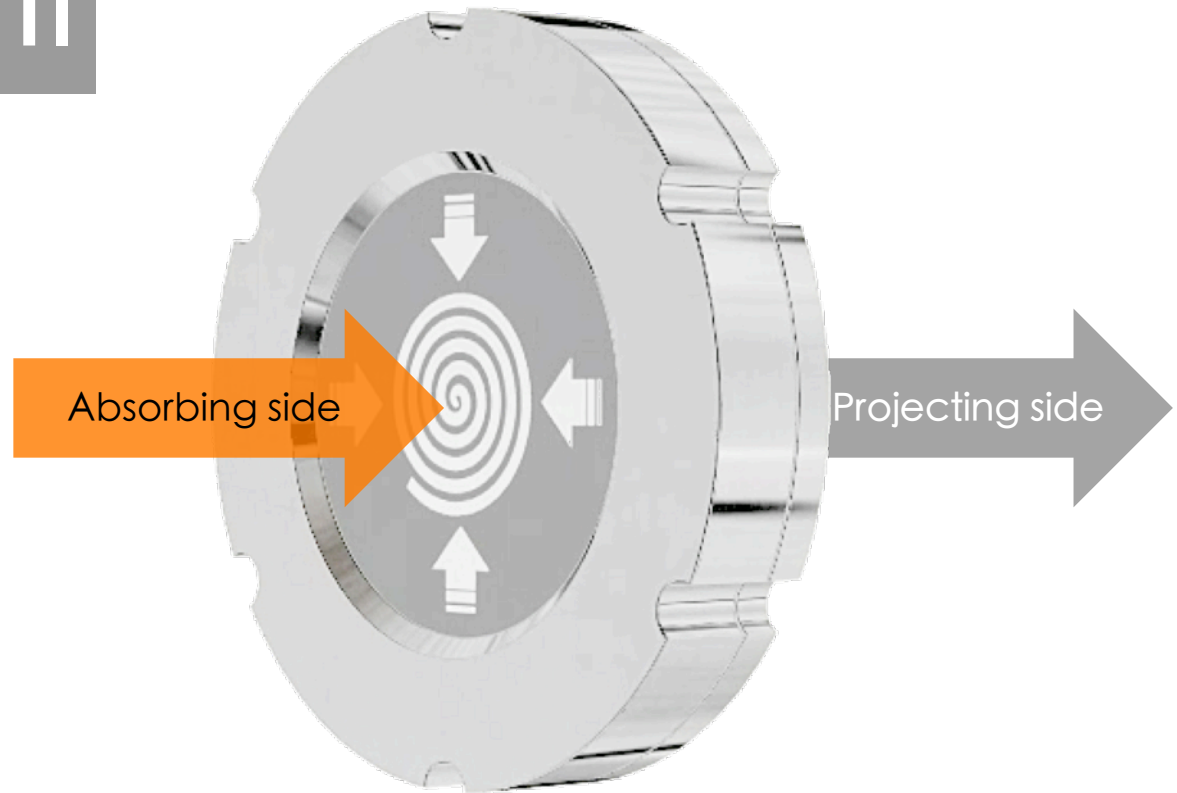

Apps f ϕ r PHI

PHI
PHIwater™

Personal Harmonizing Instrument
Subtle Toroidal Technology