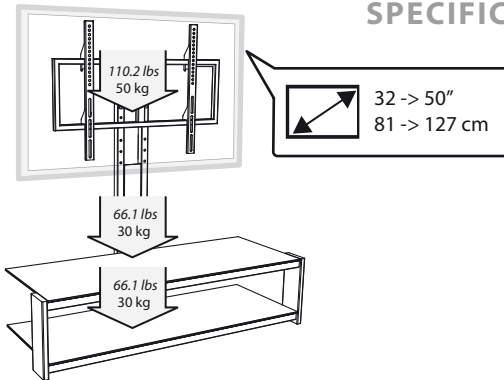

SPECIFICATIONS