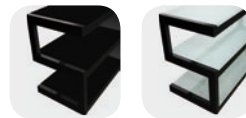

In the same range:
Esse,
Esse Hana

Esse^{mini}

A newborn in the Esse family! Esse^{mini} is a compact version, designed for screens up to 32".

Made in highly resistant lacquered steel and glass, this piece of furniture has been designed for everyday life, offering solidity and installation easiness.

The S-shaped profile that gave its name to this range of furniture, was reduced here to a minimum. NorStone target was to obtain an affordable price that will seduce you more than ever.

This declension remains in the same esthaetics line as its elder brother. It can blend itself in any kind of conventional or more contemporary home design.