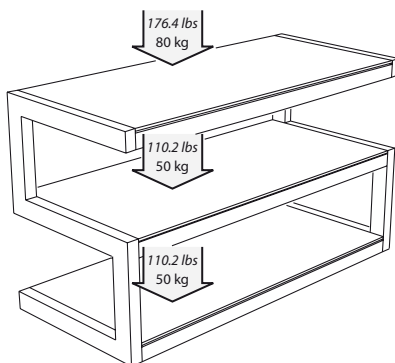

SPECIFICATIONS