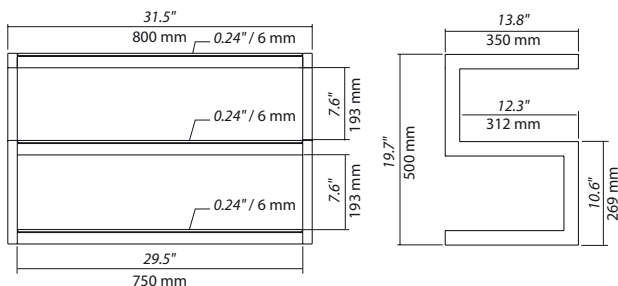

SPECIFICATIONS