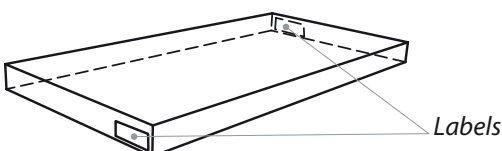

SPECIFICATIONS