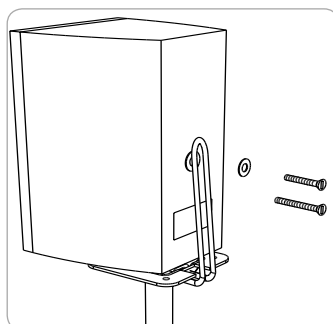

Fixation

Or