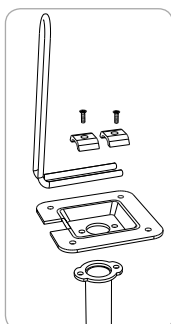

NorStone
design

Finn S

Style, purity and elegance for your satellite speakers.

This satellite speaker stand combines elegance with compact size. Its round and solid basis ensures full stability. Its hollow tube ensures unnoticeable cables passing. Your satellite speakers will be securely fixed on their stands (back/underneath screwing or stuck on pads).

Specifications

Structure: Satin brushed steel finish.
Wire path.
Solid basis ensures full stability.
Height adjustable.

Maximum load: 19.8 lbs; 9 kg

Dimensions: Height: 52.5"; 1334 mm
Dimensions of basis:
Ø: 9.8"; 250 mm; Height: 0.8"; 20 mm

Packaging: Delivered in flat box.
Accessories: Screws kit, mounting instructions, mounting tools.
Delivered by pair.

Brown packaging.
Size packaging: W25.4" x D11.4" x H2.9"
W645 x D290 x H75 mm
Gross weight: 13.3 lbs; 6.05 kg
Net weight: 11.9 lbs; 5.4 kg
Number of labels: 1 front and 1 back.

Details

Fixation

Or

Or