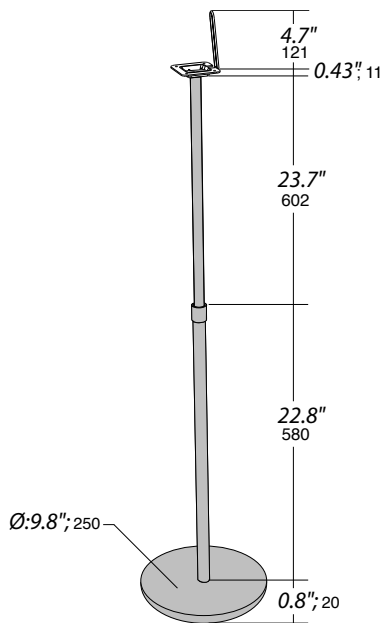

NorStone
design

Finn S

Style, purity and elegance for your satellite speakers.

This satellite speaker stand combines elegance with compact size. Its round and solid basis ensures full stability. Its hollow tube ensures unnoticeable cables passing. Your satellite speakers will be securely fixed on their stands (back/underneath screwing or stuck on pads).

Specifications

Structure: Satin brushed steel finish.
Wire path.
Solid basis ensures full stability.
Height adjustable.

Maximum load: 19.8 lbs; 9 kg

Dimensions: Height: 52.5"; 1334 mm
Dimensions of basis:
Ø: 9.8"; 250 mm; Height: 0.8"; 20 mm

Packaging: Delivered in flat box.
Accessories: Screws kit, mounting instructions, mounting tools.
Delivered by pair.

Brown packaging.
Size packaging: W25.4" x D11.4" x H2.9"
W645 x D290 x H75 mm
Gross weight: 13.3 lbs; 6.05 kg
Net weight: 11.9 lbs; 5.4 kg
Number of labels: 1 front and 1 back.