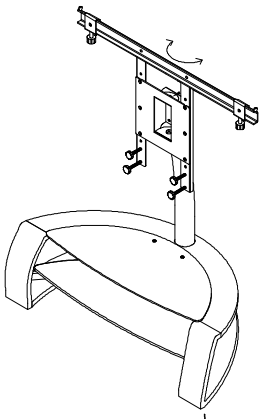

Galby is a TV stand that is resolutely design-oriented, with innovative curves and delicately orchestrated contrasts of black and white. An ingenious column allows you to hide all the wiring for successful integration up to the smallest detail.

SPECIFICATIONS

DESIGN

Finishes: Black powder coated steel, White lacquered MDF
black tempered glass

Structure: Black powder coated steel and white lacquered MDF

Shelves: Black tempered glass

Vesa : form Vesa200 to Vesa700

USABLE DIMENSIONS

Overall dimensions (W x H x D): 1172 x 1079 x 503mm

Top shelf (W x D) : 1079 x 350 mm

intermediate shelf (W x D) : 1079 x 370 mm

PACKAGING

Delivered disassembled with screws kit, mounting instructions and tools