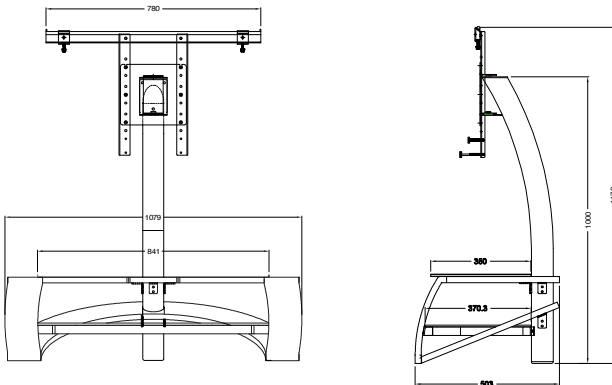

USABLE DIMENSIONS

Overall dimensions (W x H x D): 1172 x 1079 x 503mm

Top shelf (W x D) : 1079 x 350 mm

intermediate shelf (W x D) : 1079 x 370 mm

PACKAGING

Delivered disassembled with screws kit, mounting instructions and tools

Quantity/box: 1 – **Type:** Brown cardboard

Dimensions (W x H x D): 1145 x 590 x 175 mm

Net Weight: 24,2 kg

Gross Weight: 27,5 kg

SKU: NORGAL108AWTBKA

GenCode: 3760108808393

Features and specifications are subject to change without prior notification.