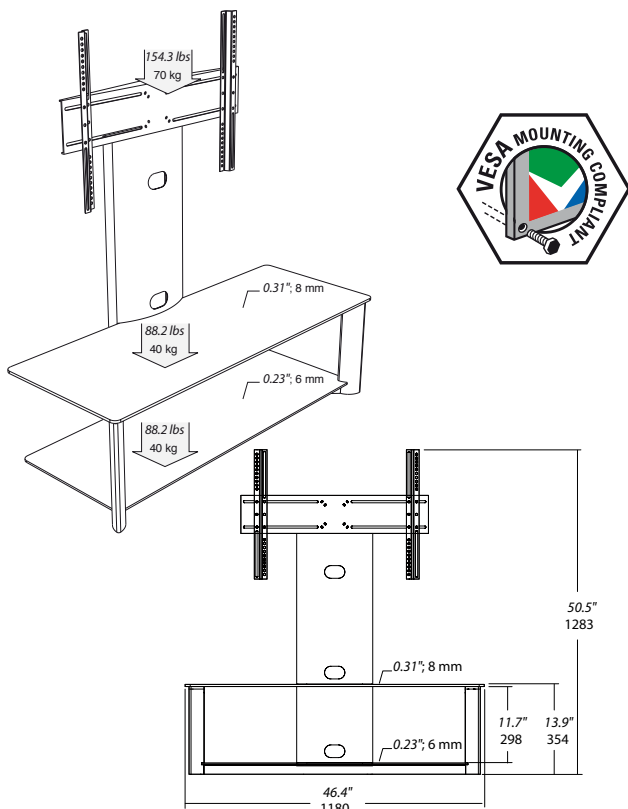

Even more oriented to ease your life, the Mask AV combines the practical advantages of a stand-alone AV piece (deep enough to welcome any kind of wide AV amplifier) and a flat screen wall mounting solution. The flat screen bracket has been tested to stand perfectly straight until a loading of 70 Kg !

Specifications

Structure: Powder coated steel (silver or glossy black).
Shelves: Tempered glass.

Maximum load: Screen support can hold up to 154.3 lbs; 70 kg
Shelves can hold up to 88.2 lbs; 40 kg

Dimensions: Overall dimensions: W46.5" x H50.5" x D19.7"
W1180 x H1283 x D500 mm
Top Shelf: W46.4" x D18.1"
W1180 x D460 mm
Low Shelf: W43.3" x D16.5"
W1100 x D420 mm
Height between shelves: 11.7"; 298 mm

Compatibility: LCD/Plasma screens from 32" to 50"
(81 to 127 cm)
VESA 75, VESA 100, VESA 200 x 100,
VESA 400 x 200, VESA 600 x 200
VESA 600 x 400

Packaging: Delivered in flat box.
Accessories: Screws kit, mounting instructions,
mounting tools.

Packaging: Cardboard
Packaging size: W49.6" x D21.7" x H8"
W1260 x D550 x H205 mm
Gross weight: 88.2 lbs; 40.8 kg
Net weight: 77.2 lbs; 35.3 kg
Number of labels: 1 front and 1 back.