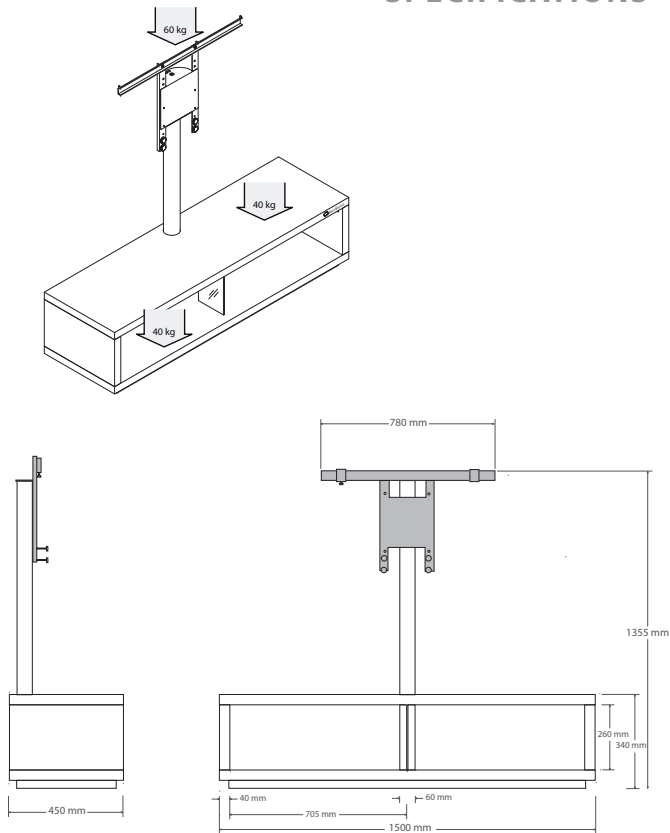

SPECIFICATIONS

DESIGN

Finishes: Glossy white / Glossy black

Structure: alveolar panel + steel tube

Shelves: alveolar panel

DESIGN

VESA: until 600x400

Orientation angle: 30° on each side

MAXIMUM LOAD

Screen mount: 132.2 lbs - 60 kg

Upper shelf : 88.1 lbs - 40 kg

Internal shelves : 88.1 lbs - 40 kg

USABLE DIMENSIONS

Overall dimensions (W x H x D): 59" x 53.3" x 17.7" / 1500 x 1355 x 450 mm

Upper shelf (W x D): 59" x 17.7" / 1500 x 450 mm

Internal shelves (W x D): two compartments of 27.8" x 10.2" x 17.7" / 705 x 260 x 450 mm

PACKAGING

Delivered disassembled with screws kit, mounting instructions and tools

Quantity/box: 1 – **Type:** Brown cardboard

Dimensions (W x H x D): 1560 x 650 x 165 mm

Net Weight: 88.1 lbs - 40 kg

Gross Weight: 99.2 lbs - 45 kg

GenCode: 3760108808164

Saeby

Piece of AV furniture with fully-integrated screen support.

The neatly designed Saeby is a wide and low piece of AV furniture that will match any home design. Its contemporary looks and style will suit any modern and beautiful flat screen.