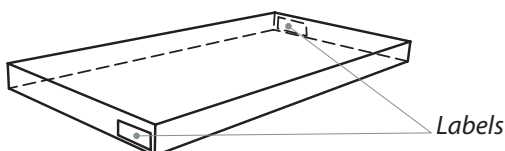

Internal shelves (W x D): two compartments of 27.8" x 10.2" x 17.7" / 705 x 260 x 450 mm

PACKAGING

Delivered disassembled with screws kit, mounting instructions and tools

Quantity/box: 1 – **Type:** Brown cardboard

Dimensions (W x H x D): 1560 x 650 x 165 mm

Net Weight: 88.1 lbs - 40 kg

Gross Weight: 99.2 lbs - 45 kg

GenCode: 3760108808164

Saeby

Piece of AV furniture with fully-integrated screen support.

The neatly designed Saeby is a wide and low piece of AV furniture that will match any home design. Its contemporary looks and style will suit any modern and beautiful flat screen.