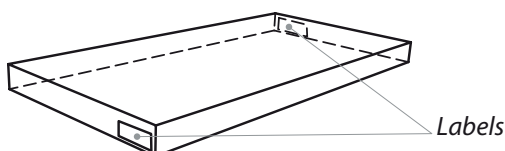

PACKAGING

Delivered disassembled with screws kit, mounting instructions and tools

Quantity/box: 1

Type: Brown cardboard

Dimensions (W x H x D):

35.4" x 9.6" x 25.6" / 900 x 245 x 650 mm

Gross weight: 76.5 lbs / 34,7 kg

Net weight: 61.5 lbs / 27,9 kg

GenCode: 3760108801622

Labels