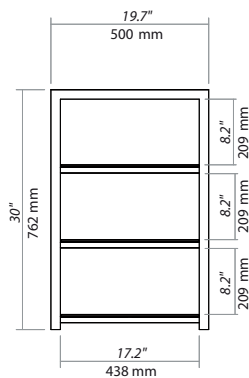

Kubben

The Kubben combines rigorous lines and harmonious proportions for a zen and contemporary range of furniture.

The dark wood contrasts with the white glass which looks like floating on that frame.

The Kubben Hi-Fi version offers four solid shelves to welcome your high end Hi-Fi system or your Home Theater equipments.

The top shelf is ideally located to place a turntable on it.

SPECIFICATIONS

DESIGN

Finish: Dark Rosewood / White Glass

Structure: MDF feet and powder coated steel framework

Shelves: White lacquered tempered glass

Accessories: Self-gripping strap

MAXIMUM LOAD

Upper shelf: 88.2 lbs / 40 kg

Internal shelves: 44.1 lbs / 20 kg

DIMENSIONS

Overall dimensions (W x H x D):

25.4" x 30" x 19.7" / 645 x 762 x 500 mm

Upper shelf (W x D): 25.4" x 19.7" / 645 x 500 mm

Internal shelves (W x D): 24.6" x 17.2" / 625 x 438 mm

Height between shelves: 8.2" / 209 mm

PACKAGING

Delivered disassembled with screws kit, mounting instructions and tools

Quantity/box: 1

Type: Brown cardboard

Dimensions (W x H x D):

35.4" x 9.6" x 25.6" / 900 x 245 x 650 mm

Gross weight: 76.5 lbs / 34,7 kg

Net weight: 61.5 lbs / 27,9 kg

GenCode: 3760108801622