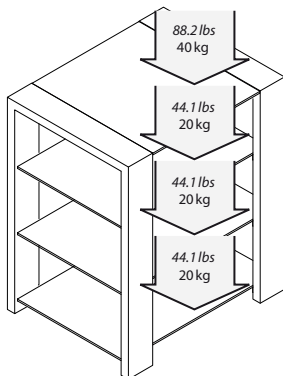

The Kubben Hi-Fi version offers four solid shelves to welcome your high end Hi-Fi system or your Home Theater equipments.

The top shelf is ideally located to place a turntable on it.

SPECIFICATIONS

DESIGN

Finish: Dark Rosewood / White Glass

Structure: MDF feet and powder coated steel framework

Shelves: White lacquered tempered glass

Accessories: Self-gripping strap

MAXIMUM LOAD

Upper shelf: 88.2 lbs / 40 kg

Internal shelves: 44.1 lbs / 20 kg

DIMENSIONS

Overall dimensions (W x H x D):

25.4" x 30" x 19.7" / 645 x 762 x 500 mm

Upper shelf (W x D): 25.4" x 19.7" / 645 x 500 mm

Internal shelves (W x D): 24.6" x 17.2" / 625 x 438 mm

Height between shelves: 8.2" / 209 mm

PACKAGING

Delivered disassembled with screws kit, mounting instructions and tools

Quantity/box: 1

Type: Brown cardboard

Dimensions (W x H x D):

35.4" x 9.6" x 25.6" / 900 x 245 x 650 mm