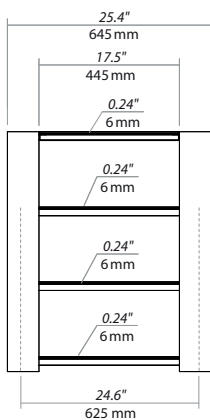

Kubben

The Kubben combines rigorous lines and harmonious proportions for a zen and contemporary range of furniture.

The dark wood contrasts with the white glass which looks like floating on that frame.

The Kubben Hi-Fi version offers four solid shelves to welcome your high end Hi-Fi system or your Home Theater equipments.

The top shelf is ideally located to place a turntable on it.

SPECIFICATIONS

DESIGN

Finish: Dark Rosewood / White Glass

Structure: MDF feet and powder coated steel framework

Shelves: White lacquered tempered glass

Accessories: Self-gripping strap

MAXIMUM LOAD

Upper shelf: 88.2 lbs / 40 kg

Internal shelves: 44.1 lbs / 20 kg

DIMENSIONS

Overall dimensions (W x H x D):

25.4" x 30" x 19.7" / 645 x 762 x 500 mm

Upper shelf (W x D): 25.4" x 19.7" / 645 x 500 mm

Internal shelves (W x D): 24.6" x 17.2" / 625 x 438 mm

Height between shelves: 8.2" / 209 mm

PACKAGING

Delivered disassembled with screws kit, mounting instructions and tools

Quantity/box: 1

Type: Brown cardboard

Dimensions (W x H x D):

35.4" x 9.6" x 25.6" / 900 x 245 x 650 mm

Gross weight: 76.5 lbs / 34,7 kg

Net weight: 61.5 lbs / 27,9 kg

GenCode: 3760108801622