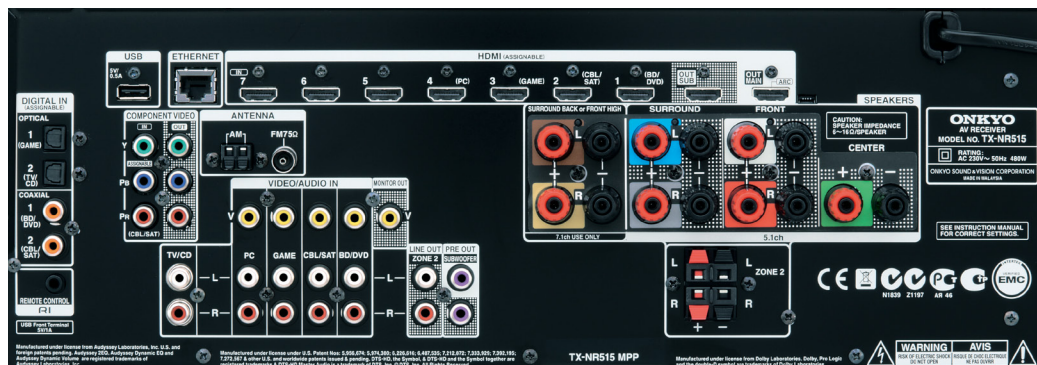

Video Section

Input Sensitivity/Output Level and Impedance	
Video	1.0Vp-p/75 Ω (Component Y) 0.7Vp-p/75 Ω (Component Pb/Cb, Pr/Cr) 1.0Vp-p/75 Ω (Composite)
Component Video Frequency Response	5 Hz–100 MHz/+0 dB, -3 dB

Tuner Section

Tuning Frequency Range	
FM	87.5 MHz–108 MHz
AM	522 kHz–1,611 kHz 530 kHz–1,710 kHz
FM/AM Preset Memory	40 Stations

General

Power Supply	AC 230V–50 Hz (Asian Model: AC 220–240V–50/60 Hz)
Power Consumption	480 W (Asian Model: 540 W)
Standby Power Consumption	0.2 W
Dimensions (W x H x D)	435 x 173.5 x 328 mm
Weight	9.2 kg (Asian Model: 9.6 kg)

CARTON

Dimensions (W x H x D)	570 x 297 x 423 mm
Weight	11.5 kg (Asian Model: 12.0 kg)

Supplied Accessories

- Indoor FM antenna • AM loop antenna • Speaker cable labels
- Speaker set-up microphone • Instruction manual • Quick start guide
- Remote controller • AA (R6) batteries* x 2

*Not included with Chinese model.

Text on receiver may vary with region.

Onkyo Sound & Vision Corporation 2-1 Nishin-cho, Neyagawa-shi, Osaka 572-8540, JAPAN <http://www.onkyo.com/>
Onkyo Europe Electronics GmbH Liegertstrasse 6, 82194 Grobenzell, GERMANY Tel: 49-8142-4401-0 Fax: 49-8142-4401-555 <http://www.eu.onkyo.com/>
Onkyo Europe Electronics GmbH (UK Branch) The Coach House, 81A High Street, Marlow, Buckinghamshire SL7 1AB, UNITED KINGDOM Tel: +44(0)1628-473350 Fax: +44(0)1628-401700
<http://www.onkyo.co.uk/>
Onkyo China Limited Unit 1033, 10/F., Star House, No. 3, Salsbury Road, Tsing Sha Tsui, Kowloon, Hong Kong, CHINA Tel: 852-2429-3118 Fax: 852-2428-9039 <http://www.onkyochina.com/>