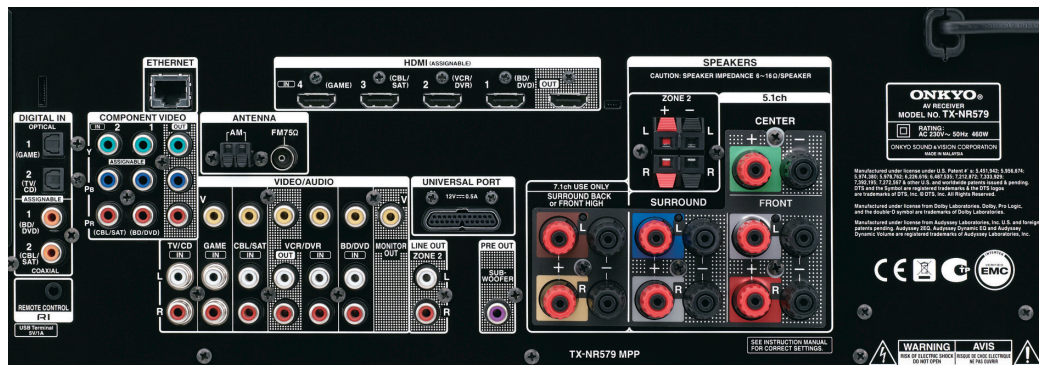

Video Section

Input Sensitivity/Output Level and Impedance	
Video	1.0 Vp-p/75 Ω (Component Y)
	0.7 Vp-p/75 Ω (Component Pb/Cb, Pr/Cr)
	1.0 Vp-p/75 Ω (Composite)
Component Video Frequency Response	5 Hz–100 MHz/0 dB, -3 dB

Tuner Section

Tuning Frequency Range	
FM	87.5 MHz–108 MHz
AM	522 kHz–1,611 kHz
	530 kHz–1,710 kHz
FM/AM Preset Memory	40 stations

General

Power Supply	AC 230V~, 50 Hz
Power Consumption	460 W
Dimensions (W x H x D)	435 x 173.5 x 328 mm
Weight	9.5 kg

CARTON

Dimensions (W x H x D)	579 x 297 x 423 mm
Weight	13.0 kg

Supplied Accessories

- Indoor FM antenna • AM loop antenna • Speaker cable labels
- Speaker set-up microphone • Instruction manual
- Quick set-up guide • Remote controller • AA (R6) batteries x 2

Onkyo Sound & Vision Corporation 2-1 Nishin-cho, Neyagawa-shi, Osaka 572-8540, JAPAN Tel: +81-72-831-8136 Fax: +81-72-833-5222 <http://www.onkyo.com/>
Onkyo Europe Electronics GmbH Liegnitzerstrasse 6, 82194 Grobenzell, GERMANY Tel: 49-8142-4401-0 Fax: 49-8142-4401-555 <http://www.eu.onkyo.com/>
Onkyo Europe Electronics GmbH (UK Branch) The Coach House, 81A High Street, Marlow, Buckinghamshire SL7 1AB, UNITED KINGDOM Tel: +44(0)1628-473350 Fax: +44(0)1628-401700 <http://www.onkyo.co.uk/>