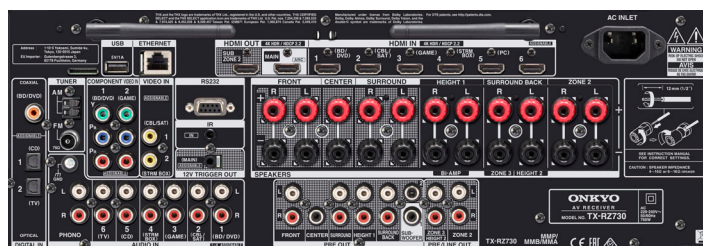

Text on receiver may vary with region.