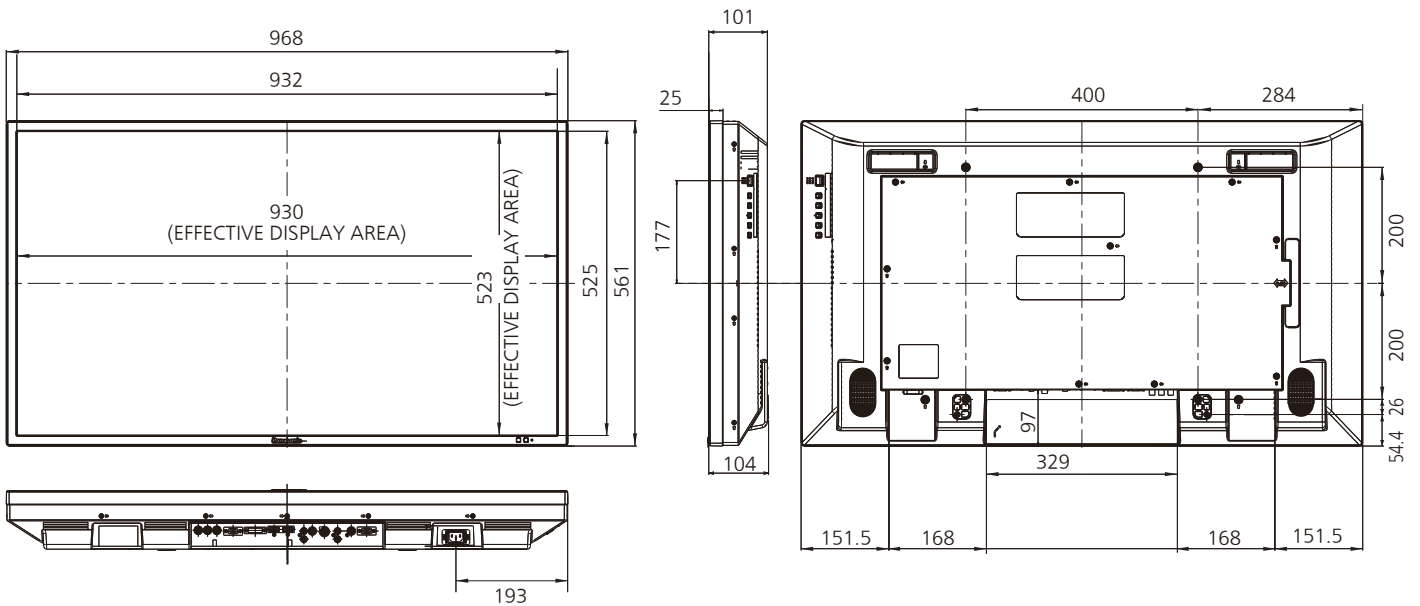

MAIN FEATURE

Multi-Screen System	2 x 2, 3 x 3, 4 x 4, 5 x 5 n x m (max 5 x 5)
Power-on Delay	Yes
Seam Hides Video Off Mode	Yes
Digital Zoom	x2, x3, x4
1:1 Pixel mode	Yes
Automatic Picture Position	Yes
Screen Saver	Yes
Power Management	Yes (PC and DVI input compatible)
Power Save Mode	Yes
Auto Power Off	Yes
Standby Power Save Mode	Yes
Brightness sensor	Yes
Input lock	Yes
Button lock	Yes
Maximum volume level	Yes
Remote user level	Yes

OPTIONAL ACCESSORIES

Pedestal	TY-STLF20

DIMENSIONS

Cautions: This drawing is not a scale
Units :mm