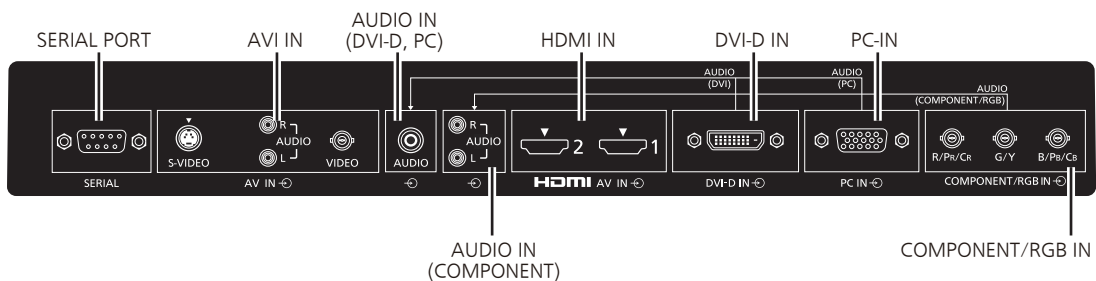

CONNECTION TERMINAL