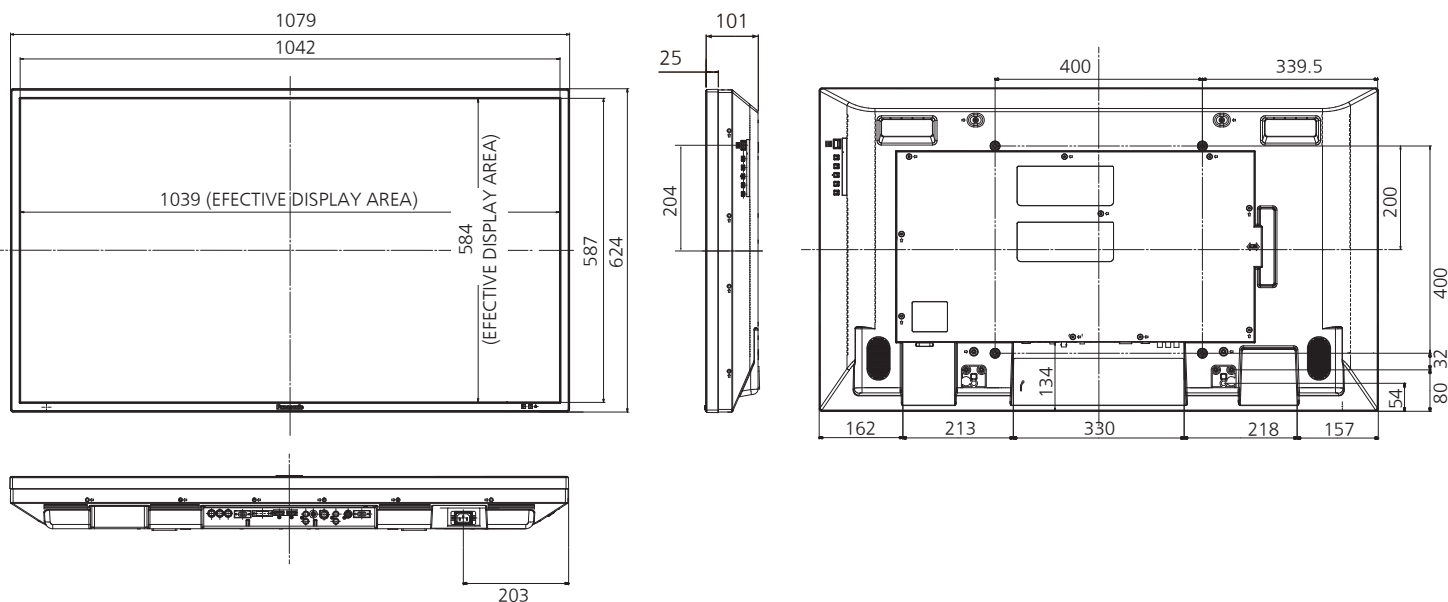

MAIN FEATURE

Multi-Screen System	2 x 2, 3 x 3, 4 x 4, 5 x 5 n x m (max 5 x 5)
Power-on Delay	Yes
Seam Hides Video Off Mode	Yes
Digital Zoom	x2, x3, x4
1:1 Pixel mode	Yes
Automatic Picture Position	Yes
Screen Saver	Yes
Power Management	Yes (PC and DVI input compatible)
Power Save Mode	Yes
Auto Power Off	Yes
Standby Power Save Mode	Yes
Brightness sensor	Yes
Input lock	Yes
Button lock	Yes
Maximum volume level	Yes
Remote user level	Yes

OPTIONAL ACCESSORIES

Pedestal	TY-STLF20

DIMENSIONS

Cautions: This drawing is not a scale
Units : mm