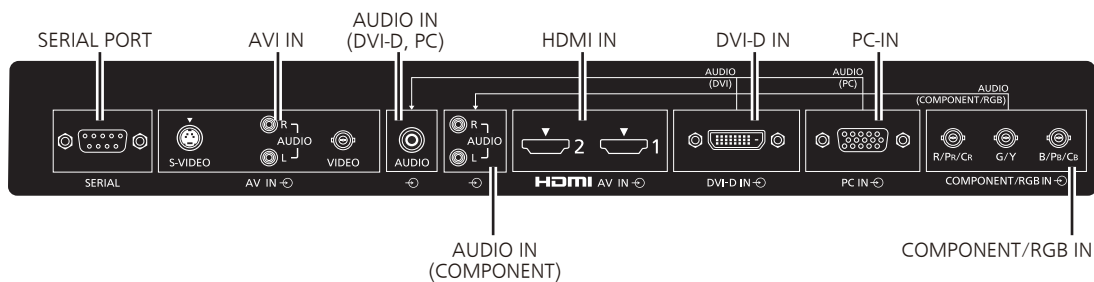

CONNECTION TERMINAL