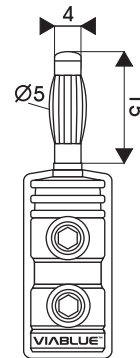

ViaBlue TS connectors series, yardstick 1:1, specification in millimeters

ViaBlue TS 6 mm spades
item-no. 30220

ViaBlue TS 8 mm spades
item-no. 30225

ViaBlue TS flexible pins
item-no. 30212

ViaBlue TS banana plug
item-no. 30200