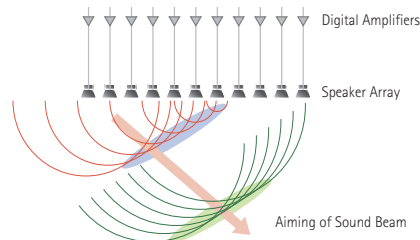

**CONVENIENT, FLEXIBLE PLACEMENT
 Low Profile and Height Adjustable**

The YSP-2200 is only 79mm high, so you can place it in front of most flat screen TVs without blocking the picture. The height-adjustable feet let you achieve optimum positioning. The feet can also be removed.

Low profile allows positioning in front of most TVs.

TRUE SURROUND SOUND

Digital Sound Projector™ Technology

The YSP-2200 applies this sophisticated technology to precisely control the orientation of the sound by focusing it through multiple beams. The centre channel sound is heard directly, while sounds from other channels are heard after reflecting off walls. The result is true multi-channel surround sound that sounds just like a multi-speaker system – but without the need for extra speakers!

Designed for High Quality Sound

With a built-in 132W digital amplifier that efficiently drives all channels, an aluminium body that damps vibrations, precision sound tuning and optimum subwoofer matching, the YSP-2200 delivers 7.1-channel surround sound with outstanding clarity and linearity. The design is more elegant and less obtrusive than multiple speaker boxes.

Versatile Listening Modes Including 7.1-Channel Output Capability

The YSP-2200 achieves true surround sound by directing sound beams off the walls to reach the listener from various angles. The main mode is 5 BeamPlus2 for 7-channel sources. In addition, there is a wide variety of other listening modes. You can select 3 BeamPlus2 + Stereo, 5 Beam, Stereo + 3 Beam, 3 Beam, Stereo and My Surround.