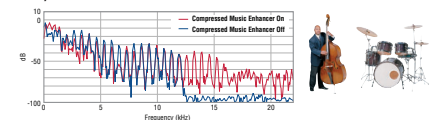

Music Enhancer

When music is encoded into a digitally compressed format like MP3, the frequency response suffers. This function restores what was lost, so your music always sounds the way it should.

The Music Enhancer restores the original, live sound of your music, especially deep, strong sounds like bass and drums.