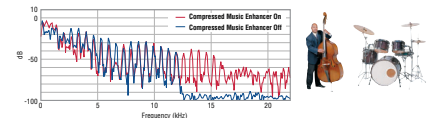

The Music Enhancer restores the original, live sound of your music, especially deep, strong sounds like bass and drums.

IntelliBeam Automated System Calibration

This Yamaha exclusive feature ensures optimum multi-channel sound reproduction with accurate image location. By monitoring and analysing the sound with the microphone included with the YSP-2200, IntelliBeam automatically sets the best beam angles, while optimising the level and frequency response of each beam. This makes initial setup both extremely simple and acoustically perfect.

IntelliBeam

UniVolume

This welcome feature, made possible by Yamaha-developed technology, maintains a consistent volume level between different channels, programmes, commercials and input sources. It can be switched on and off.

UniVolume

Other Notable Features

- Turn On Volume: Volume comes on at a preset level when power is turned on
- Surround indicator shows HD or SD video format
- Input rename function
- Multi-language on-screen display: English, German, French, Spanish, Italian, Russian, Dutch and Swedish
- IR flasher for remote control
- Sleep timer (30/60/90/120 min)
- Auto power off
- Sophisticated aluminium body