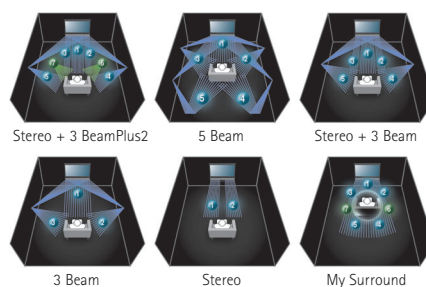

Low profile allows positioning in front of most TVs.

TRUE SURROUND SOUND

Digital Sound Projector™ Technology

The YSP-2200 applies this sophisticated technology to precisely control the orientation of the sound by focusing it through multiple beams. The centre channel sound is heard directly, while sounds from other channels are heard after reflecting off walls. The result is true multi-channel surround sound that sounds just like a multi-speaker system – but without the need for extra speakers!

Versatile Listening Modes Including 7.1-Channel Output Capability

The YSP-2200 achieves true surround sound by directing sound beams off the walls to reach the listener from various angles. The main mode is 5 BeamPlus2 for 7-channel sources. In addition, there is a wide variety of other listening modes. You can select 3 BeamPlus2 + Stereo, 5 Beam, Stereo + 3 Beam, 3 Beam, Stereo and My Surround.