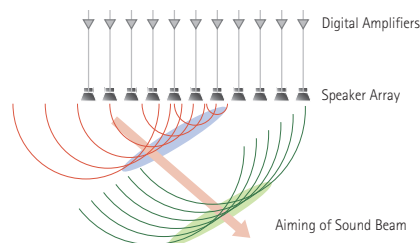

CONVENIENT, FLEXIBLE PLACEMENT Low Profile and Height Adjustable

The YSP-2200 is only 79mm high, so you can place it in front of most flat screen TVs without blocking the picture. The height-adjustable feet let you achieve optimum positioning. The feet can also be removed.

Low profile allows positioning in front of most TVs.

TRUE SURROUND SOUND

Digital Sound Projector™ Technology

The YSP-2200 applies this sophisticated technology to precisely control the orientation of the sound by focusing it through multiple beams. The centre channel sound is heard directly, while sounds from other channels are heard after reflecting off walls. The result is true multi-channel surround sound that sounds just like a multi-speaker system – but without the need for extra speakers!

Designed for High Quality Sound

With a built-in 132W digital amplifier that efficiently drives all channels, an aluminium body that damps vibrations, precision sound tuning and optimum subwoofer matching, the YSP-2200 delivers 7.1-channel surround sound with outstanding clarity and linearity. The design is more elegant and less obtrusive than multiple speaker boxes.

Versatile Listening Modes Including 7.1-Channel Output Capability

The YSP-2200 achieves true surround sound by directing sound beams off the walls to reach the listener from various angles. The main mode is 5 BeamPlus2 for 7-channel sources. In addition, there is a wide variety of other listening modes. You can select 3 BeamPlus2 + Stereo, 5 Beam, Stereo + 3 Beam, 3 Beam, Stereo and My Surround.