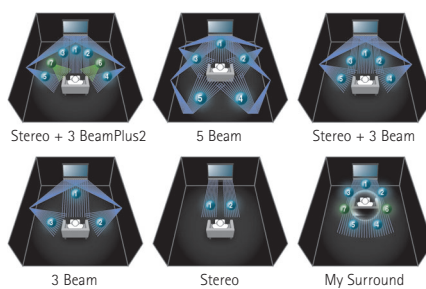

Low profile allows positioning in front of most TVs.

TRUE SURROUND SOUND

Digital Sound Projector™ Technology

The YSP-2200 applies this sophisticated technology to precisely control the orientation of the sound by focusing it through multiple beams. The centre channel sound is heard directly, while sounds from other channels are heard after reflecting off walls. The result is true multi-channel surround sound that sounds just like a multi-speaker system – but without the need for extra speakers!

Versatile Listening Modes Including 7.1-Channel Output Capability

The YSP-2200 achieves true surround sound by directing sound beams off the walls to reach the listener from various angles. The main mode is 5 BeamPlus2 for 7-channel sources. In addition, there is a wide variety of other listening modes. You can select 3 BeamPlus2 + Stereo, 5 Beam, Stereo + 3 Beam, 3 Beam, Stereo and My Surround.