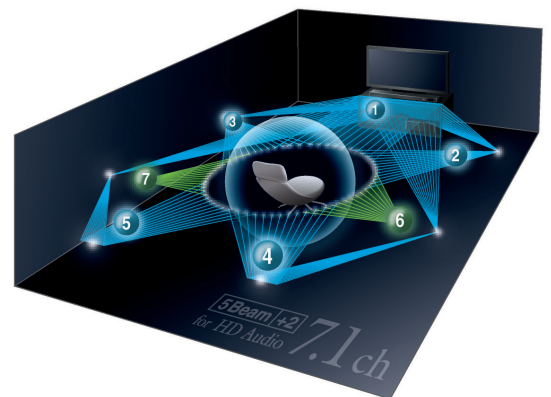

5Beam+2 for HD Audio **7.1ch**

5BeamPLUS2 Mode (7.1-Channel Output Capability)
The main 5-channel beams have independent orientations.
The additional 2-channel beams are created with phantom technology.