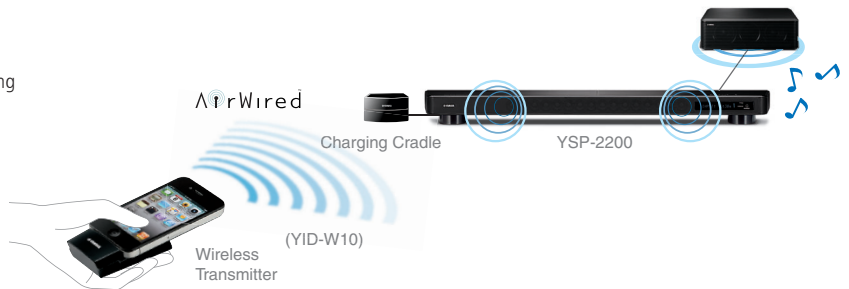

Optional Accessories for Added Convenience

YID-W10
 Wireless Dock System for iPod/iPhone
 The optional YID-W10 ensures that you enjoy maximum sound quality and no lip sync (AV matching) problems.

- Dimensions (W x H x D): 43.3 x 94 x 17.6 mm (Transmitter), 91 x 54 x 88 mm (Cradle)

YDS-12
 Universal Dock for iPod/iPhone
 The optional YDS-12 Universal Dock lets you connect your iPod or iPhone to the receiver.

- Dimensions (W x H x D): 89 x 37 x 86 mm

YBA-10
 Bluetooth® Wireless Audio Receiver
 The optional YBA-10 supports A2DP audio streaming, enjoying music wirelessly from Bluetooth-enabled mobile phones, Windows PCs and Macs.

- Dimensions (W x H x D): 78 x 50 x 69 mm

Only Yamaha Has AirWired Technology!

AirWired Technology for Wireless Connections

The YSP-2200 makes it easy to enjoy music from your iPod/iPhone via a wireless link. You also get outstanding sound quality, because AirWired technology transmits uncompressed data so there is no loss of signal data, unlike systems that use Bluetooth technology to send compressed data. In addition, there is no delay time, ensuring that sound and video are always in sync.