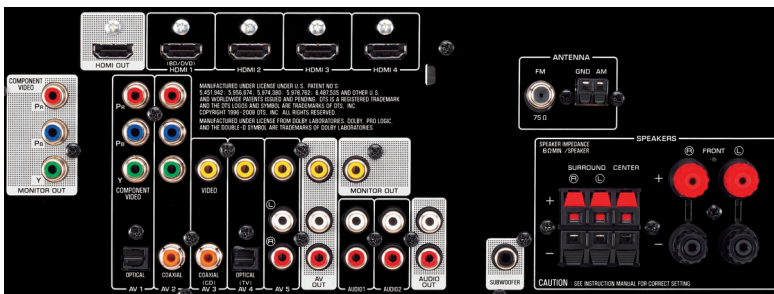

HTR-3063 Extensive Connections

Inputs		Outputs	
HDMI (Audio Input Assignable)	4	HDMI	1
Radio Antenna (FM/AM)	1 / 1	Analogue Audio	2
Optical Digital	2	Component Video Monitor	1
Coaxial Digital	2	Composite Monitor	1
Analogue Audio	4	Speaker (without subwoofer)	5ch
Component Video (Audio Input Assignable)	2	Subwoofer	1
Composite Video	4