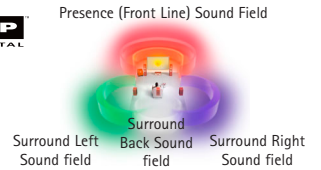

Quad-Field CINEMA DSP

Compressed Music Enhancer

When music is encoded in a digital compressed format such as MP3, frequency response suffers in the high and low ranges. Yamaha employs sophisticated digital signal processing with exclusive algorithms, enabling faithful reproduction of the original music, for excellent sound quality.

Other Notable Features

- 192kHz/24-bit Burr-Brown DACs for all channels
- Initial Volume and Maximum Volume Setting
- Audio Delay for adjusting Lip-Sync (0-240ms)
- SILENT CINEMA / Virtual CINEMA DSP
- 40-station preset tuning
- Auto power down function