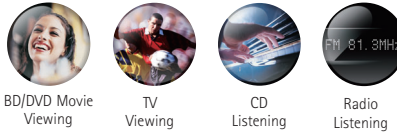

YPAO for Automatic Speaker Setup

The YHT-594 uses Yamaha's YPAO that quickly and automatically analyses the acoustics of the room and adjusts various speaker parameters to provide the optimum sound at the listening position. It's like having a professional audio engineer set up and tweak your system.

SURROUND REALISM

Quad-Field CINEMA DSP with 17 Surround Programmes

Yamaha's ultra-sophisticated Quad-Field and Tri-Field CINEMA DSP technology creates thrillingly realistic soundscapes in your room.