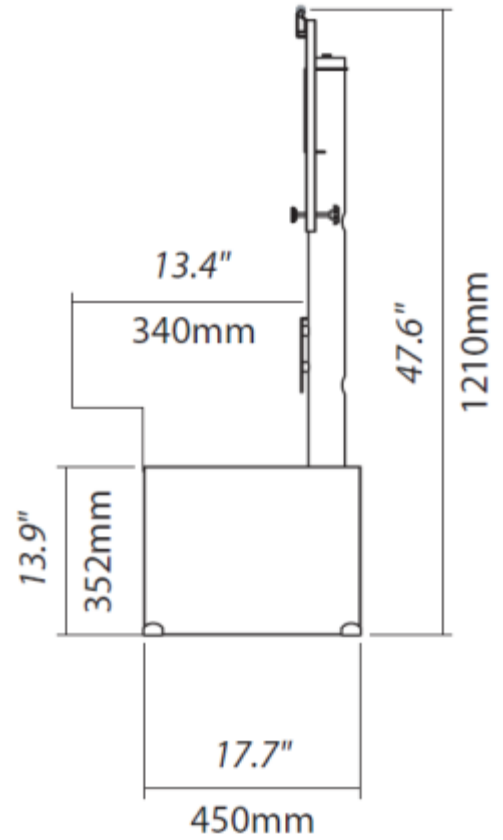

KINSEI Rack

per YSP-5100/4100/4000/3000/1100/900

Piano
Black

Piano
White

Piano
Red

<Codice EAN>

Piano Black

3760108809741