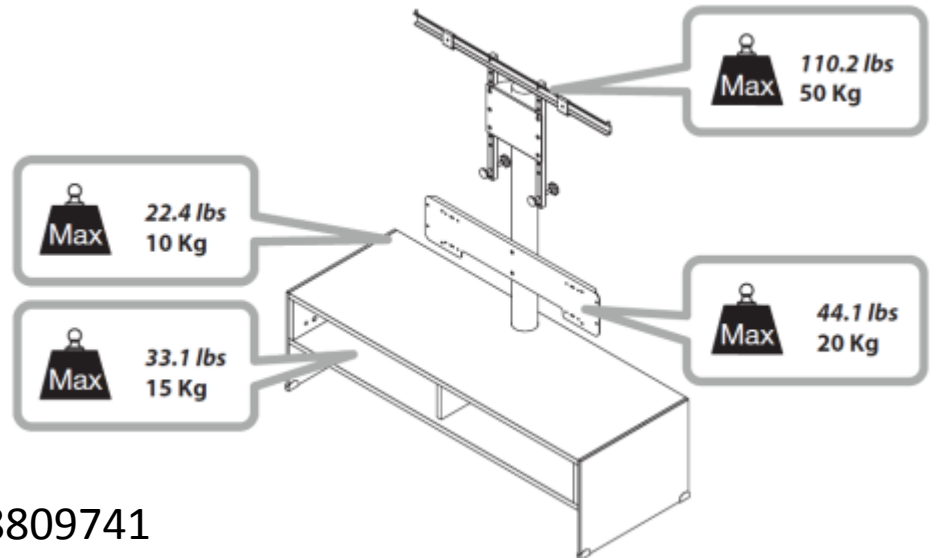

KINSEI Rack

per YSP-5100/4100/4000/3000/1100/900

Piano
Black

Piano
White

Piano
Red

<Codice EAN>

Piano Black

3760108809741