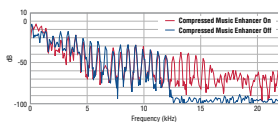

The Music Enhancer restores the original, live sound of your music, especially deep, strong sounds like bass and drums.

FIRST-CLASS AUDIO ENJOYMENT

HD Audio Format Decoding

The YRS-700 decodes HD Audio signals to ensure that you hear the best possible sound from Blu-ray Disc players, as well as from all other digital sources.

1080p-Compatible HDMI V.1.4a

The YRS-700 provides 3 in/1 out HDMI connections with support for 1080p resolution. HDMI V.1.4a is the latest version of the HDMI interface, featuring 3D for transmitting 3D video signals. Audio Return Channel lets you hear the TV sound from the YRS-700 via a single HDMI cable, with no need for an extra optical cable. HDMI also provides the benefits of Deep Colour, x.v.Colour and Auto Lip-Sync.

CEC Compatibility

When the YRS-700 can be connected to a CEC-compatible TV, such as a Panasonic VIERA Link compatible television, it will turn on and off simultaneously with the TV.

High Sound Quality Design

Three 4x10cm acoustic suspension front speakers ensure wide, high clarity treble response. The built-in bass reflex 13cm subwoofer delivers powerful and extended bass response with no muddiness. The design of the front cabinet also contributes to sound quality by improving midrange response.

UniVolume

This welcome feature maintains a consistent volume level between different channels, programmes, commercials and input sources. It can be switched on and off.

Preset Volume

This function allows you to set a preferred volume level which will come on each time the unit is turned on, regardless of what the level was when it was turned off.

Other Notable Features

- Surround indicator shows HD or SD video format
- Stereo mini jack headphone out
- Audio delay
- Dimmer