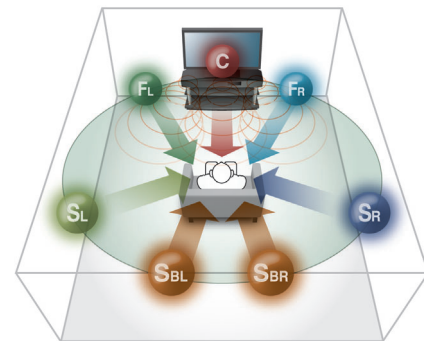

### Dynamic Surround Sound

- Yamaha exclusive AIR SURROUND XTREME for spacious multi-channel listening enjoyment
- Built-in 250W digital amplifier
- Headphone surround technology
- Music Enhancer and four surround modes (Movie, Music, Sports, Game)
- Invisible powerful 100W subwoofer
- Extended Stereo for wider stereo imaging

### First-Class Audio Enjoyment

- HD Audio format decoding
- 3 in/1 out 1080p-compatible HDMI (V.1.4a with 3D and Audio Return Channel), Deep Colour, x.v.Colour, Auto Lip-Sync and CEC functionality
- Three 4x10cm front speakers for wide, high clarity treble response, 13cm subwoofer (invisible) for extended, crisp bass response, and front cabinet designed for effortless midrange response
- UniVolume keeps volume during TV programmes and commercials at the same level
- Dock port for adding optional YID-W10, YDS-12 and YBA-10 (see page 3)

### AIR SURROUND XTREME

Yamaha's exclusive AIR SURROUND XTREME achieves incredibly realistic 7.1-channel surround sound from a single location. You hear clear dialogue from the front, with distinctly separate surround sounds and smooth sound movement around the sound field.

**UniVolume**

This welcome feature maintains a consistent volume level between different channels, programmes, commercials and input sources. It can be switched on and off.

**Preset Volume**

This function allows you to set a preferred volume level which will come on each time the unit is turned on, regardless of what the level was when it was turned off.