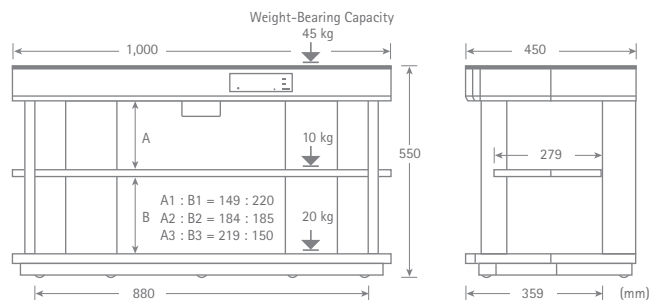

Main Specifications

Maximum Power	Speaker system: 50 W x 3 (6 ohms, 1 kHz, 10% THD) Subwoofer: 100 W (3 ohms, 100 Hz, 10% THD)
Front Speaker System	Acoustic suspension system with Tri 4x10cm cone drivers
Subwoofer	Bas-reflex system with 13cm cone driver (magnetic shielding)
System Frequency Response	35 Hz-20 kHz
Input Terminals	3 HDMI, 2 optical, 1 coaxial and 1 analogue
Input Sensitivity/Impedance	1 Vrms/32 k-ohms (analogue input)
Signal-to-Noise Ratio	98 dB (digital) / 82 dB (analogue)
Standby Power Consumption	0.5 W (HDMI control off)
Weight-Bearing Capacity	Top board: 45 kg; shelf: 10 kg; bottom board: 20 kg
Dimensions (W x H x D)	1,000 x 550 x 450 mm
Weight	36.5 kg