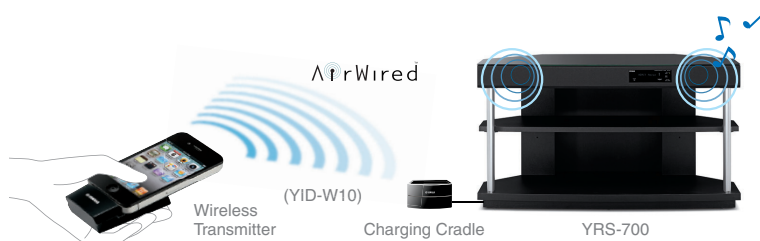

Optional Accessories for Added Convenience

The optional YID-W10 ensures that you enjoy maximum sound quality and no lip sync (AV matching) problems.

- Dimensions (W x H x D): 43.3 x 94 x 17.6 mm (Transmitter), 91 x 54 x 88 mm (Cradle)

The optional YDS-12 Universal Dock lets you connect your iPod or iPhone to the receiver.

- Dimensions (W X H x D): 89 x 37 x 86 mm

The optional YBA-10 supports A2DP audio streaming, enjoying music wirelessly from Bluetooth-enabled mobile phones, Windows PCs and Macs.

- Dimensions (W X H x D): 78 x 50 x 69 mm

Only Yamaha Has AirWired Technology!

AirWired Technology for Wireless Connections

The YRS-700 makes it easy to enjoy music from your iPod/iPhone via a wireless link. You also get outstanding sound quality, because AirWired technology transmits uncompressed data so there is no loss of signal data, unlike systems that use Bluetooth technology to send compressed data. In addition, there is no delay time, ensuring that sound and video are always in sync.

Main Specifications

Maximum Power	Speaker system: 50 W x 3 (6 ohms, 1 kHz, 10% THD) Subwoofer: 100 W (3 ohms, 100 Hz, 10% THD)
Front Speaker System	Acoustic suspension system with Tri 4x10cm cone drivers
Subwoofer	Bas-reflex system with 13cm cone driver (magnetic shielding)
System Frequency Response	35 Hz-20 kHz
Input Terminals	3 HDMI, 2 optical, 1 coaxial and 1 analogue
Input Sensitivity/Impedance	1 Vrms/32 k-ohms (analogue input)
Signal-to-Noise Ratio	98 dB (digital) / 82 dB (analogue)
Standby Power Consumption	0.5 W (HDMI control off)
Weight-Bearing Capacity	Top board: 45 kg; shelf: 10 kg; bottom board: 20 kg
Dimensions (W x H x D)	1,000 x 550 x 450 mm
Weight	36.5 kg