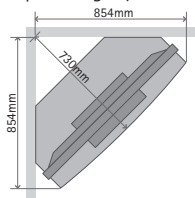

SOPHISTICATED, FLEXIBLE DESIGN

Elegant and Practical

Yamaha's traditional strength in creating elegant products is evident in the design of the YRS-700. With the surround sound unit housed in the top section and supported by two aluminium columns, it offers an open design that evokes the look of a grand piano and has plenty of space for your other components. It also eliminates the problem of where to put a subwoofer, as a powerful 100W unit is hidden away inside, maintaining the neat and attractive appearance. The middle shelf is height adjustable.

Convenient Placement

The YRS-700 makes it easy to achieve a neatly installed system exactly where you want it. Angled corners in the back allow the unit to fit neatly in a corner of the room, providing layout flexibility and minimising dead space in the room. Concealed wiring adds to the attractiveness. An interior slide sheet lets you easily slide the unit when you want to move it.

DYNAMIC SURROUND SOUND

AIR SURROUND XTREME

This highly effective system delivers true 7.1-channel surround sound from front speaker system and subwoofer. It allows you to hear clear dialogue and other sounds from the front, specific sounds from the other channels to the sides and rear, and continuous sound movement around you. The subwoofer delivers all the powerful bass you expect from multi-channel music and movie sources.

Headphone Surround Technology