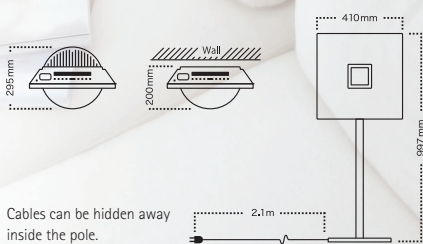

Minimal Design Allows Flexible Placement

With a 9cm body and a half-moon shaped stand, you can position Restio right up against a wall. What's more, the standalone style doesn't require a shelf, so there are no restrictions on where you can put it. You can even remove the stand and hang it on a wall (requires an optional bracket AT-800). It's the perfect way to match your music source to any room's decor.

 IntelliAlarm™

Clock showing 9:35.
The indicator is in the hour position,
the numbers show the minutes.

Choice of four colours

Purple

Black

Green

White

Main Specifications

CD	Audio CD, MP3, WMA
USB	MP3, WMA
FM/AM Tuner	FM
Preset memory	5 x FM
Input connector	3.5mm STEREO mini Jack
Alarm	Alarm, Snooze, Sleep

Speaker system	Dual 3cm soft dome tweeters Dual 10cm woofers
Dimensions (W x H x D, With Stand)	410 x 997 x 295mm
Weight (With Stand)	12 kg
Colors	Purple, Black, Green, White

Optional Accessory

AT-800 Attachment

- Dimensions (W x H x D): 308 x 227 x 84 mm
- Weight: 1.3 kg