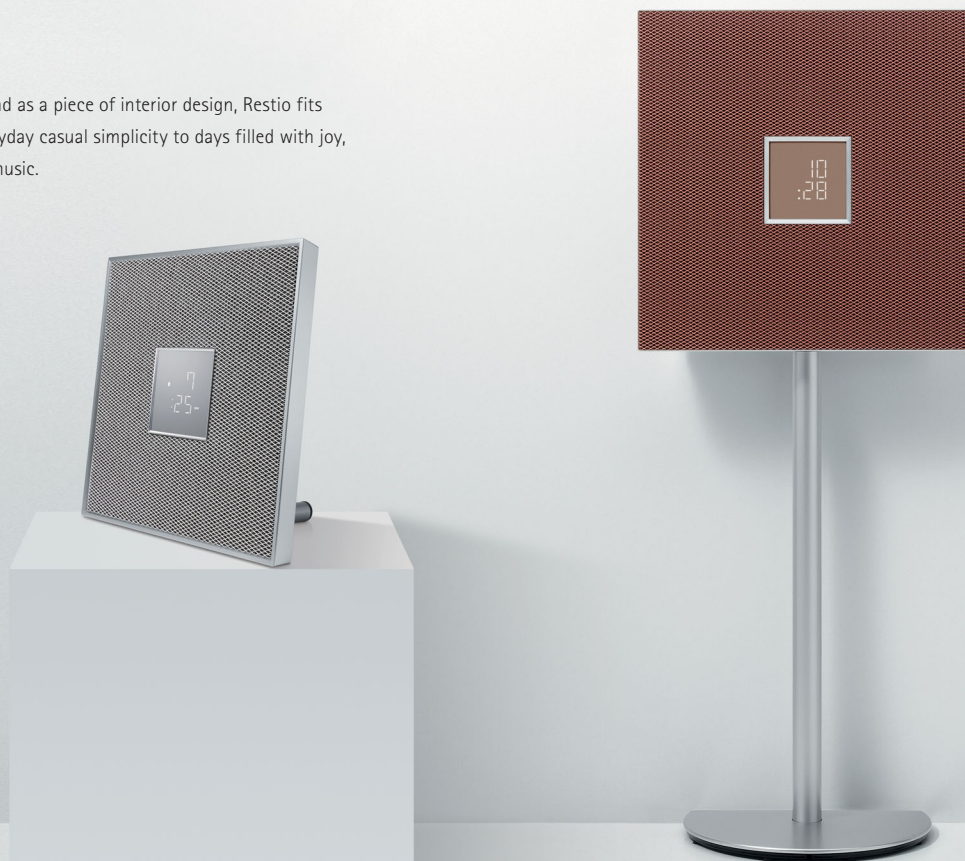

Series Concept

As an audio player, a clock and alarm, and as a piece of interior design, Restio fits effortlessly into your routine. From everyday casual simplicity to days filled with joy, Restio creates quality time for life and music.

Design Blending into Life

Restio is designed for the way you live. Its understated design doesn't get in the way with a heavy or iconic presence. And it won't interrupt your daily rhythm. The slim design frees up space and it can even be wall-mounted. You decide. Restio compliments your home wonderfully.