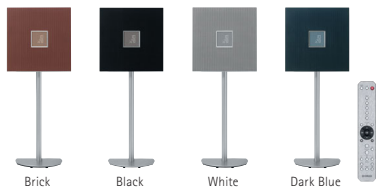

Choice of four colours

Main Specifications

CD	Audio CD, MP3, WMA
USB	MP3, WMA
FM/DAB Tuner	FM (ISX-803), FM, DAB (ISX-803D)
Preset memory	5 x FM (ISX-803), 5 x FM, 5 x DAB (ISX-803D)
Bluetooth® Version	Ver. 3.0 (A2DP)
Maximum Communication Range	10 m (without interference)
Input connector	3.5 mm (1/8") STEREO mini Jack
NFC Supported Models	Android ver 4.1 or later

Alarm	Alarm, Snooze, Sleep
Speaker system	Dual 3 cm (1-1/8") soft dome tweeters Dual 10 cm (3-7/8") woofers
Dimensions	410 x 997 x 295 mm; 16-1/8" x 39-1/4" x 11-5/8" (W x H x D, With Stand / Without Stand) / 410 x 410 x 85.7 mm; 16-1/8" x 16-1/8" x 3-3/8"
Weight (With Stand / Without Stand)	12.0 kg / 6.44 kg
Colours	Brick / Black / White / Dark Blue

Freedom of Movement and Use

Built-in *Bluetooth* means that you can enjoy all the music from your iPhone, Android or Tablets wirelessly. Put your ISX-803 wherever you want it, and use your smartphone as you usually do to operate the playback functions. In addition to operating the system, you can use Yamaha's DTA CONTROLLER app to set the alarm time for each day of the week individually, as well as make detailed IntelliAlarm settings.

Sounds That Lets You Appreciate Music

ISX-803 is designed for premium quality sound from a wide range of input sources, including *Bluetooth*, CD, Radio, USB and AUX input. A two-way, four-speaker system finely tuned to HiFi audio standards delivers powerful, expansive bass and crisp, precisely contoured treble. It also features a three-band equaliser, so you can adjust the sound to match your own preferences.