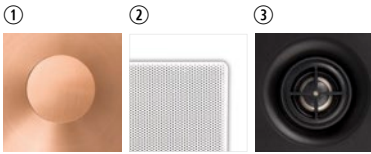

black grill (option)

HPRE650

Happi is a Finnish word which means open, oxygen. It characterises the entire range since Happi transforms ultimate comfort in masterly design. The HPRE650 is suitable for filling any kind of space. The 6.5" driver with separate swivel tweeter converts every note into a feast for the ears whether you want to enjoy the music indoors or outdoors.

- ① aluminium woofer for higher output
- ② aluminium grill with water-resistant magnetic system
- ③ swivel tweeter

The HPRE650 gives your home cinema the dynamics you want. Guaranteed to set the pulse racing!

DIMENSIONS

TECHNICAL SPECIFICATIONS

range	<50m ²
sound quality	warm
system	2-way
woofer	5.25" aluminium cone rubber edge
tweeter	0.75" swivel neodymium alu dome
amp power	20 - 120W (recommended)
sensitivity	88dB
impedance	8Ω
frequency range	50Hz - 20kHz
dim. cut-out (h x w)	245 x 160mm
dimensions (h x w x d)	280 x 190 x 70mm
weight / piece	1.5kg
housing	ABS
colour	white
extra	paintable
	swivel tweeter
	water repellent
options	KITRE2 / black grill (GRILL RE650 B)