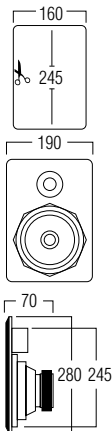

black grill (option)

HPRE650

Happi is a Finnish word which means open, oxygen. It characterises the entire range since Happi transforms ultimate comfort in masterly design. The HPRE650 is suitable for filling any kind of space. The 6.5" driver with separate swivel tweeter converts every note into a feast for the ears whether you want to enjoy the music indoors or outdoors.

DIMENSIONS

TECHNICAL SPECIFICATIONS

range	<50m ²
sound quality	warm
system	2-way
woofer	5.25" aluminium cone rubber edge
tweeter	0.75" swivel neodymium alu dome
amp power	20 - 120W (recommended)
sensitivity	88dB
impedance	8Ω
frequency range	50Hz - 20kHz
dim. cut-out (h x w)	245 x 160mm
dimensions (h x w x d)	280 x 190 x 70mm
weight / piece	1.5kg
housing	ABS
colour	white
extra	paintable
	swivel tweeter
	water repellent
options	KITRE2 / black grill (GRILL RE650 B)