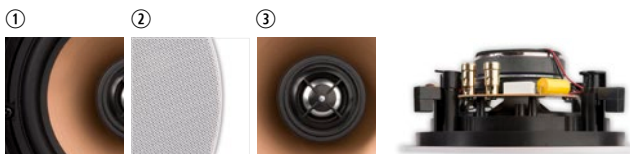

# HPRO525

Treat yourself to some oxygen. Happi is a Finnish word which means open, oxygen. This HPRO525 makes the ideal partner. It creates the perfect mood for letting off steam, both literally and metaphorically. Thanks to the aluminium woofer and the swivel tweeter, it carries every detail a long distance.

- ① aluminium woofer for higher output
- ② aluminium grill with water-resistant magnetic system
- ③ swivel tweeter

Steam in your bathroom, both literally and metaphorically: the HPRO525 does the business!

black grill (option)

## TECHNICAL SPECIFICATIONS

range	<50m <sup>2</sup>
sound quality	warm
system	2-way coaxial
woofer	5,25" aluminium cone rubber edge
tweeter	0,75" swivel neodymium alu dome
amp power	10 - 100W (recommended)
sensitivity	88dB
impedance	8Ω
frequency range	60Hz - 20kHz
dimensions cut-out (Ø)	180mm
dimensions (Ø x d)	200 x 70mm
weight / piece	1.10kg
housing	ABS
colour	white
extra	paintable
	swivel tweeter
	water repellent
options	KITRO2 / black grill (GRILL R0525 B)