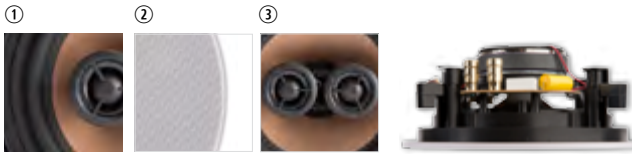

HPRO550

Treat yourself to some oxygen. Happi is a Finnish word which means open, oxygen. This HPRO550 makes the ideal partner. It creates the perfect mood for letting off steam, both literally and metaphorically. Thanks to the aluminium woofer and the swivel tweeter, it carries every detail a long distance. What's more, it produces a fully-fledged stereo effect on its own thanks to its double tweeter and double connections.

- ① aluminium woofer for higher output
- ② aluminium grill with water-resistant magnetic system
- ③ swivel tweeter

Steam in your bathroom, both literally and metaphorically: the HPRO550 does the business!

DIMENSIONS

TECHNICAL SPECIFICATIONS

range	<50m²
system	2-way coaxial
woofer	5,25" aluminium cone rubber edge
tweeter	2 x 0,75" neodymium alu dome
amp power	10 - 100W (recommended)
sensitivity	88dB
impedance	8Ω
frequency range	60Hz - 20kHz
dimensions cut-out (Ø)	180mm
dimensions (Ø x d)	200 x 80mm
weight / piece	1.10kg
composition	ABS
colour	white
features	paintable grill water repellent
options	acoustic kit (KITRO2) black grill (GRILL R0525 B)