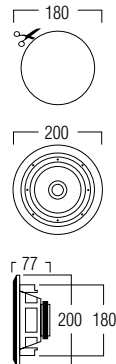

DIMENSIONS