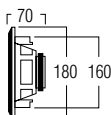

DIMENSIONS

TECHNICAL SPECIFICATIONS

range	<40m²
system	2-way coaxial
woofer	4" polypropylene carbon
tweeter	0.5" polycarbonate
amp power	10 - 100W (recommended)
sensitivity	86dB
impedance	8Ω
frequency range	90Hz - 20kHz
dimensions cut-out (Ø)	160mm
dimensions (Ø x d)	180 x 70mm
weight / piece	0,95kg
composition	ABS / metal grill
colour	white
features	paintable grill
options	acoustic kit (KITR01)

Small but courageous, that's how you could describe the FL401. Even in rooms with a lot of movement, it manages to create the right atmosphere.