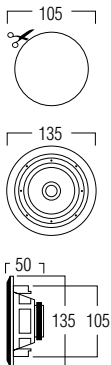

COLOURS white / grey

DIMENSIONS

TECHNICAL SPECIFICATIONS

range	<40m ²
system	voice coil
woofer	4" polypropylene
tweeter	-
amp power	10 - 80W (recommended)
sensitivity	90dB
impedance	8Ω
frequency range	50Hz - 20kHz
dimensions cut-out (Ø)	105mm
dimensions (Ø x d)	135 x 50mm
weight / piece	0.46kg
composition	metal
colour	white / grey
options	acoustic kit (KITRO135)