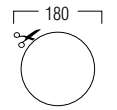

DIMENSIONS