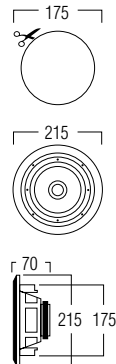

DIMENSIONS