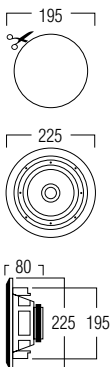

DIMENSIONS

TECHNICAL SPECIFICATIONS

range	<50m ²
system	2-way coaxial
woofer	6.5" aluminium cone rubber edge
tweeter	0.75" swivel neodymium alu dome
amp power	20 - 120W (recommended)
sensitivity	88dB
impedance	8Ω
frequency range	60Hz - 20kHz
dimensions cut-out (Ø)	195mm
dimensions (Ø x d)	225 x 80mm
weight / piece	1.45kg
composition	ABS / aluminium grill
colour	white
features	paintable grill water repellent
options	acoustic kit (KITR03)