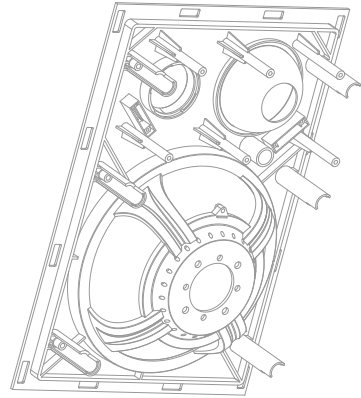

Intimi

ORIGIN OF THE WORD: FINNISH

MEANING: PURITY, PURE INTIMACY

UNBOUNDED INTIMACY

ArtSound spent two years developing the Intimi. We think the results should be seen as well as heard. This range of uncompromising loudspeakers exudes a quality that is world-class in terms of both aesthetics and acoustics.