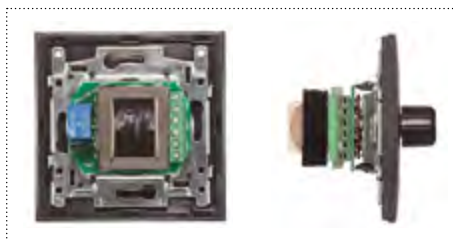

niko

power	2 x 40W
nominal power (rms)	2 x 20W
stereo	yes
resistance	4 - 16Ω
dimensions (h x w x d)	75 x 75 x 75 mm
dimensions int. (h x w x d)	45 x 45 x 50 mm
colour	milk / white / anthracite sterling silver