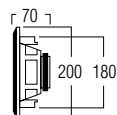

DIMENSIONS