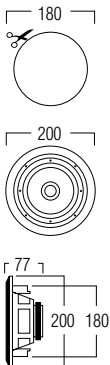

DIMENSIONS

TECHNICAL SPECIFICATIONS

range	<50m²
system	2-way coaxial
woofer	5,25" aluminium cone rubber edge
tweeter	2 x 0,75" neodymium alu dome
amp power	10 - 100W (recommended)
sensitivity	88dB
impedance	8Ω
frequency range	60Hz - 20kHz
dimensions cut-out (Ø)	180mm
dimensions (Ø x d)	200 x 80mm
weight / piece	1.10kg
composition	ABS
colour	white
features	paintable grill water repellent
options	acoustic kit (KITRO2) black grill (GRILL R0525 B)