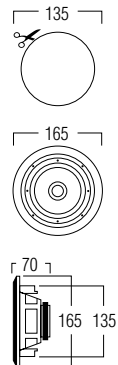

DIMENSIONS