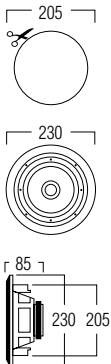

- ① aluminium woofer for higher output
- ② aluminium grill with water-resistant magnetic system
- ③ swivel tweeter

DIMENSIONS

TECHNICAL SPECIFICATIONS

range	<50m ²
system	2-way coaxial
woofer	6.5" aluminium cone rubber edge
tweeter	0.75" swivel neodymium alu dome
amp power	2x45W, class D
sensitivity	84dB
impedance	8Ω
frequency range	50Hz - 20kHz
sources	Bluetooth / AUX input
dimensions cut-out (Ø)	205mm
dimensions (Ø x d)	230 x 85mm
weight / piece	1.2kg
composition	ABS / aluminium grill
colour	white
features	paintable grill water repellent
options	acoustic kit (KITR03)