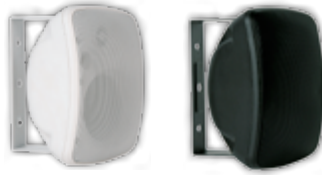

Although you'll usually find the ASW45.2 on a terrace, it can provide background music for the entire garden, summer and winter.

COLOURS white / black

TECHNICAL SPECIFICATIONS

range	<30m ²
system	2-way
woofer	3.5" polymica cone
tweeter	0.5" PEI dome neodymium
bass reflex	yes
magnetic shielded	no
amp power	10 - 80W (recommended)
sensitivity	86dB
impedance	8Ω
frequency range	95Hz - 20kHz
dimensions (h x w x d)	200 x 150 x 110mm
weight / piece	1.35kg
composition	ABS
colour	white / black
features	waterproof (IP44) frost-free indoor-outdoor switch
suspension	wall bracket