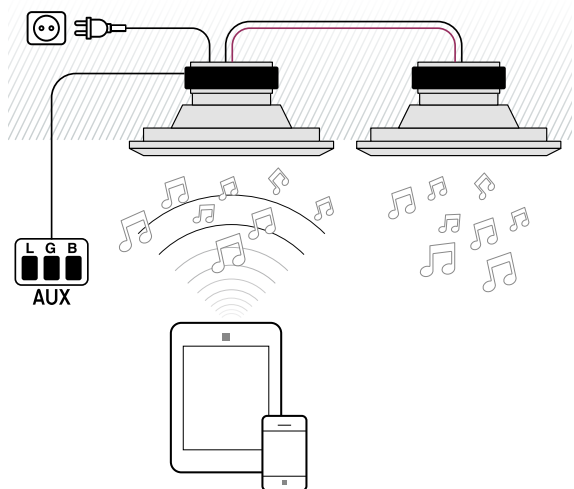

UNIVERSAL TIP: THE SMALL UNIVERSALS FROM ARTSOUND HAVE A SPECIAL BASS REFLEX HOUSING WHICH DELIVERS HIGH PERFORMANCE TO ANY ROOM. YOUR TOILET, KITCHEN, OFFICE, SHOP, CAFETERIA... YOU MAKE THE CHOICE.

GET ACTIVE!

Because life without music is unimaginable, we get enormous pleasure out of lowering the music threshold. That's why we've activated our **Flat** and **Happi** inwall boxes. No separate amplifier needed, that's in your loudspeakers already. With Bluetooth® they can access your favourite music from a streaming service or the radio in any room. And what's more, the patented drivers help treat your ears to the ultimate sound quality experience.

Multiroom p 136 // Active p 38