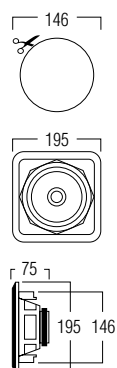

DIMENSIONS