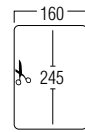

DIMENSIONS