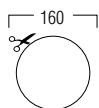

DIMENSIONS

TECHNICAL SPECIFICATIONS

range	<40m²
system	2-way coaxial
woofer	4" polypropylene carbon
tweeter	0.5" polycarbonate
amp power	10 - 100W (recommended)
sensitivity	86dB
impedance	8Ω
frequency range	90Hz - 20kHz
dimensions cut-out (Ø)	160mm
dimensions (Ø x d)	180 x 70mm
weight / piece	0,95kg
composition	ABS / metal grill
colour	white
features	paintable grill
options	acoustic kit (KITR01)

Small but courageous, that's how you could describe the FL401. Even in rooms with a lot of movement, it manages to create the right atmosphere.