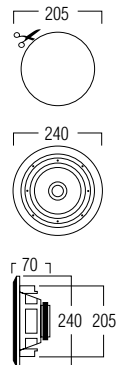

DIMENSIONS