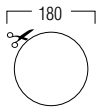

DIMENSIONS

TECHNICAL SPECIFICATIONS

range	<50 m ²
system	2-way coaxial
woofer	5.25" polypropylene carbon
tweeter	0.5" polycarbonate
amp power	2x45W, class D
sensitivity	88dB
impedance	8Ω
frequency range	65Hz - 20kHz
sources	Bluetooth / AUX input
dimensions cut-out (Ø)	180mm
dimensions (Ø x d)	200 x 70mm
weight / piece	1kg
composition	ABS / metal grill
colour	white
features	paintable grill
options	acoustic kit (KITR02) black grill (GRILL R0525 B)