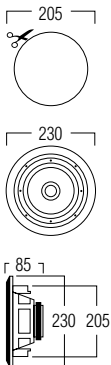

HPRO650BT

HPRO650BT transforms ultimate comfort in masterly design. Thanks to some ingenious remodelling, this frameless speaker with its ultra-sleek grill can be installed effortlessly in any kitchen, living room, patio or bathroom, because it can be used indoors and outdoors. What's more, the aluminium woofer helps generate extremely detailed sound able to carry exceptional distances. The built-in class D amplifier with Bluetooth® on board provides endless enjoyment.

- ① aluminium woofer for higher output
- ② aluminium grill with water-resistant magnetic system
- ③ swivel tweeter

DIMENSIONS

TECHNICAL SPECIFICATIONS

range	<50m²
system	2-way coaxial
woofer	6.5" aluminium cone rubber edge
tweeter	0.75" swivel neodymium alu dome
amp power	2x45W, class D
sensitivity	84dB
impedance	8Ω
frequency range	50Hz - 20kHz
sources	Bluetooth / AUX input
dim. cut-out (Ø)	205mm
dimensions (Ø x d)	230 x 85mm
weight / piece	1.2kg
composition	ABS / aluminium grill
colour	white
features	paintable grill water repellent
options	acoustic kit (KITR03)

Frameless loudspeaker with semi-invisible design and wireless comfort. Produces a sound so flawless it's enough to make you burst into song.

compatible with