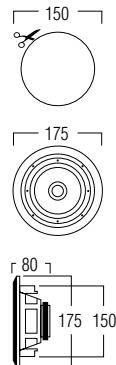

DIMENSIONS