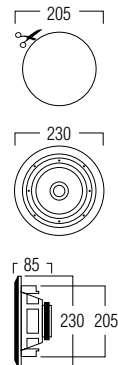

DIMENSIONS