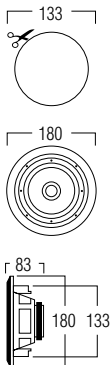

DIMENSIONS

TECHNICAL SPECIFICATIONS

range	<50m²
system	voice coil
woofer	6.5" polypropylen carbon cone
tweeter	dual cone
amp power	10 - 100W (recommended)
sensitivity	86dB
impedance	8Ω
frequency range	95Hz - 20kHz
dimensions cut-out (Ø)	133mm
dimensions (Ø x d)	180 x 83mm
weight / piece	1kg
composition	ABS
colour	white
features	waterproof

The MDC64 may be found at many swimming pools, but also holds its own in industrial applications.