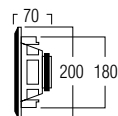

DIMENSIONS