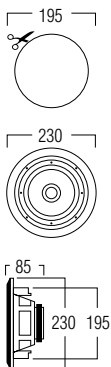

DIMENSIONS

TECHNICAL SPECIFICATIONS

range	<50m ²
sound quality	allround
system	stereo speaker
woofer	6.5" injection cone rubber
tweeter	0.5 x 2" neodymium aluminium dome
amp power	20 - 120W (recommended)
sensitivity	87dB
impedance	8Ω
frequency range	70Hz - 20kHz
dimensions cut-out (Ø)	195mm
dimensions (Ø x d)	230 x 85mm
weight / piece	1.2kg
composition	ABS / metal grill
colour	white
features	paintable grill
options	acoustic kit (KITR03)