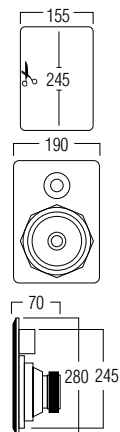

DIMENSIONS