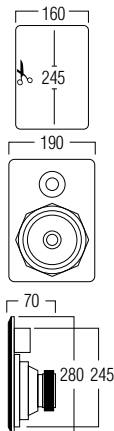

DIMENSIONS