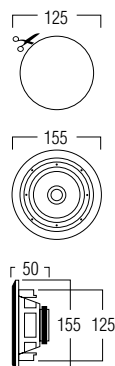

DIMENSIONS