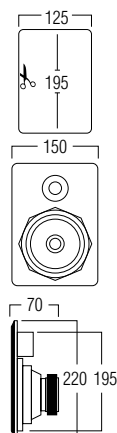

DIMENSIONS