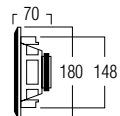

DIMENSIONS