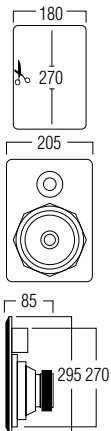

DIMENSIONS