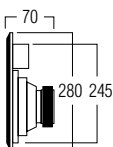

DIMENSIONS