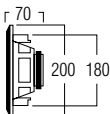

DIMENSIONS