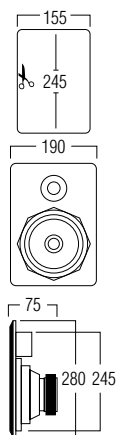

DIMENSIONS

TECHNICAL SPECIFICATIONS

range	<50m ²
system	2-way
woofer	5.25" aluminium cone rubber edge
tweeter	0.75" swivel neodymium alu dome
amp power	20 - 120W (recommended)
sensitivity	88dB
impedance	8Ω
frequency range	60Hz - 20kHz
dim. cut-out (h x w)	245 x 155mm
dimensions (h x w x d)	280 x 190 x 75mm
weight / piece	1.7kg
composition	ABS / aluminium grill
colour	white
features	paintable grill water repellent
options	acoustic kit (KITRE2)