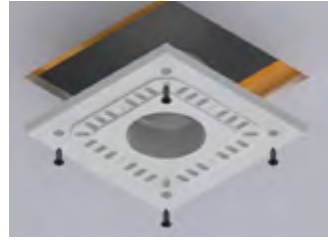

FLUSH MOUNT KIT

This kit ensures that the Intiimi loudspeaker's design grill is exactly level with the surface of your ceiling. In other words, by staying flush with the surface, they blend in with each other without being conspicuous. The flush mount kits were designed with the idea for easy installation and unobtrusiveness. Available for all Intiimi models.

	FLKIT R02040	FLKIT R02060	FLKIT SQ2040	FLKIT SQ2060
material	composite	composite	composite	composite
inner dim. (h x w)	177,3mm	237,3mm	167,5 x 167,5mm	237,5 x 237,5mm
dim. (h x w x d)	280 x 280 x 14mm	350 x 350 x 14mm	280 x 280 x 14mm	350 x 350 x 14mm
suitable for	R02040	R02060	SQ2040	SQ2060