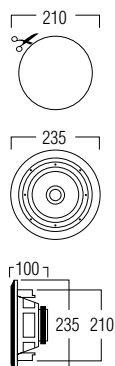

- ① swivel tweeter in an acoustic shell
- ② manual treble control

DIMENSIONS

TECHNICAL SPECIFICATIONS

range	<50m ²
system	2-way coaxial
woofer	6" neodymium
tweeter	1" neodymium titanium dome
amp power	40 - 140W (recommended)
sensitivity	87dB
impedance	4 - 8Ω
frequency range	58Hz - 20kHz
dimensions cut-out (Ø)	210mm
dimensions (Ø x d)	235 x 100mm
weight / piece	1.8kg
composition	ABS / metal grill
colour	white
features	paintable grill
options	acoustic kit (KITRO3) flush mount kit (FLKIT RO2060)