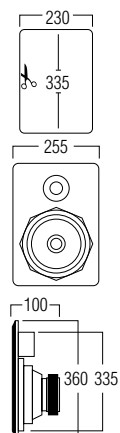

DIMENSIONS