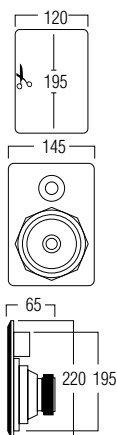

DIMENSIONS

TECHNICAL SPECIFICATIONS

range	<40m ²
system	2-way
woofer	4" polypropylene carbon
tweeter	0.5" polycarbonate
amp power	10 - 100W (recommended)
sensitivity	84dB
impedance	8Ω
frequency range	80Hz - 20kHz
dim. cut-out (h x w)	195 x 120mm
dimensions (h x w x d)	220 x 145 x 65mm
weight / piece	0.8kg
composition	ABS / metal grill
colour	white
features	paintable grill
options	acoustic kit (KITRE1)