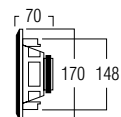

DIMENSIONS