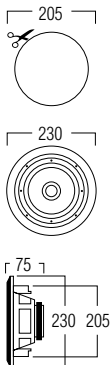

DIMENSIONS

TECHNICAL SPECIFICATIONS

range	<50m²
system	2-way coaxial
woofer	6.5" polypropylene carbon
tweeter	0.5" polycarbonate
amp power	20 - 120W (recommended)
sensitivity	90dB
impedance	8Ω
frequency range	70Hz - 20kHz
dimensions cut-out (Ø)	205mm
dimensions (Ø x d)	230 x 75mm
weight / piece	1.20kg
composition	ABS / metal grill
colour	white
features	paintable grill
options	acoustic kit (KITR03)

Want to give a party that doesn't attract too much attention? The FL620 lets you feel the vibrations!