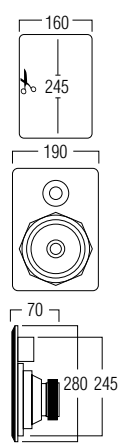

DIMENSIONS

TECHNICAL SPECIFICATIONS

range	<50m²
system	2-way
woofer	5.25" aluminium cone rubber edge
tweeter	0.75" swivel neodymium alu dome
amp power	20 - 120W (recommended)
sensitivity	88dB
impedance	8Ω
frequency range	50Hz - 20kHz
dim. cut-out (h x w)	245 x 160mm
dimensions (h x w x d)	280 x 190 x 70mm
weight / piece	1.5kg
composition	ABS
colour	white
features	paintable grill water repellent
options	acoustic kit (KITRE2) black grill (GRILL RE650 B)