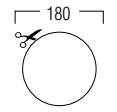

DIMENSIONS