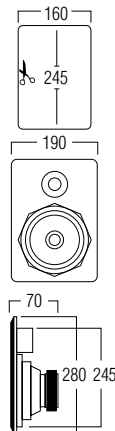

DIMENSIONS