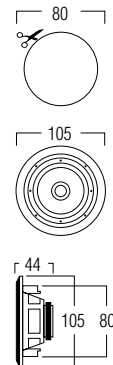

DIMENSIONS