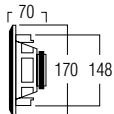

DIMENSIONS