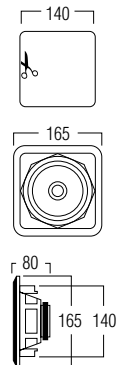

DIMENSIONS