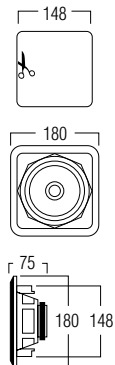

DIMENSIONS