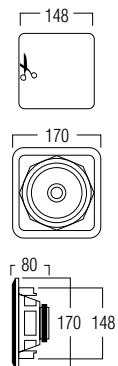

DIMENSIONS