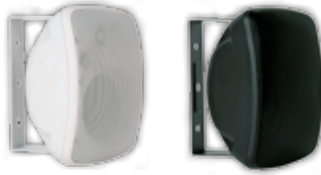

COLOURS white / black

TECHNICAL SPECIFICATIONS

range	<50m²
system	2-way
woofer	6.5" polymica cone
tweeter	1" PEI dome neodymium
bass reflex	yes
magnetic shielded	yes
amp power	20 - 140W (recommended)
sensibility	87dB
impedance	8Ω
frequency range	43Hz - 20kHz
dimensions (h x w x d)	310 x 240 x 180mm
weight / piece	3.13kg
composition	ABS
colour	white / black
features	waterproof (IP44) frost-free indoor-outdoor switch wall bracket
suspension