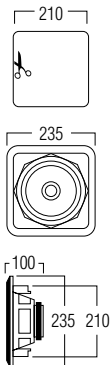

DIMENSIONS