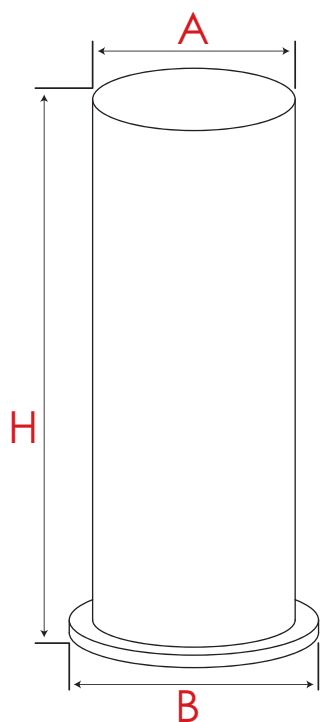

## Cylinder

Corrector 50  
Corrector 100

## Ellipse

Corrector 100RA

Model	Corrector 50	Corrector 100
Shape	Cylinder	Cylinder
Box	2 pcs	1 pc
Effect	Absorbing	Absorbing
H	52 cm / 19" 1/2	104 cm / 40" 15/16
A	26,5 cm / 10" 7/16	26,5 cm / 10" 7/16
B	32 cm / 12" 5/8	32 cm / 12" 5/8
Net Weight	3,65 kg / 8,0 lb	6,8 kg / 15,0 lb
Shipping Weight	4,25 kg / 9,4 lb	7,0 kg / 15,4 lb
Shipping Dimensions (D x H x W)	34 x 34 x 56 cm	34 x 34 x 112 cm
	13,5"x 13,5"x 22"	13,5"x 13,5"x 44"
Top finishes	MicroFiber	MicroFiber
Base finishes	Black Vinyl	Black Vinyl
Colors	Panna - Beige - Nocciola - Bordeaux Grigio - Celeste - Blu - Antracite - Nero	

Model	Corrector 100RA
Shape	Elliptic
Box	1 pcs
Effect	Reflecting/Absorbing
H	104 cm / 40" 15/16
A	38 cm / 15"
B	30 cm / 11" 13/16
C	40 cm / 15" 3/4
D	33,5 cm / 13" 3/16
Net Weight	x,x kg / x,x lb
Shipping Weight	x,x kg / x,x lb
Shipping Dimensions (D x H x W)	37,5 x 38 x 112 cm
	14,8"x 15"x 22"
Top finishes	MicroFiber
Base finishes	Walnut Wood
Colors	Panna - Beige - Nocciola - Bordeaux Grigio - Celeste - Blu - Antracite - Nero