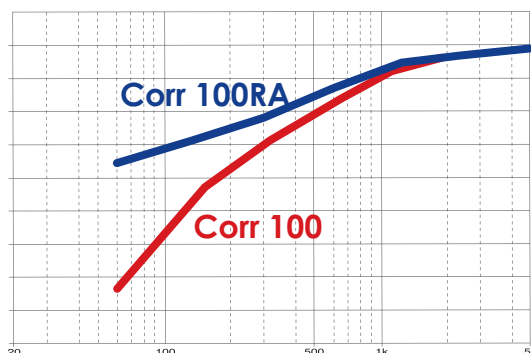

## Cylinder

Corrector 50  
Corrector 100

## Ellipse

Corrector 100RA

Model	Corrector 50	Corrector 100
Shape	Cylinder	Cylinder
Box	2 pcs	1 pc
Effect	Absorbing	Absorbing
H	52 cm / 19" 1/2	104 cm / 40" 15/16
A	26,5 cm / 10" 7/16	26,5 cm / 10" 7/16
B	32 cm / 12" 5/8	32 cm / 12" 5/8
Net Weight	3,65 kg / 8,0 lb	6,8 kg / 15,0 lb
Shipping Weight	4,25 kg / 9,4 lb	7,0 kg / 15,4 lb
Shipping Dimensions (D x H x W)	34 x 34 x 56 cm	34 x 34 x 112 cm
	13,5"x 13,5"x 22"	13,5"x 13,5"x 44"
Top finishes	MicroFiber	MicroFiber
Base finishes	Black Vinyl	Black Vinyl
Colors	Panna - Beige - Nocciola - Bordeaux Grigio - Celeste - Blu - Antracite - Nero	

Model	Corrector 100RA
Shape	Elliptic
Box	1 pcs
Effect	Reflecting/Absorbing
H	104 cm / 40" 15/16
A	38 cm / 15"
B	30 cm / 11" 13/16
C	40 cm / 15" 3/4
D	33,5 cm / 13" 3/16
Net Weight	x,x kg / x,x lb
Shipping Weight	x,x kg / x,x lb
Shipping Dimensions (D x H x W)	37,5 x 38 x 112 cm
	14,8"x 15"x 22"
Top finishes	MicroFiber
Base finishes	Walnut Wood
Colors	Panna - Beige - Nocciola - Bordeaux Grigio - Celeste - Blu - Antracite - Nero