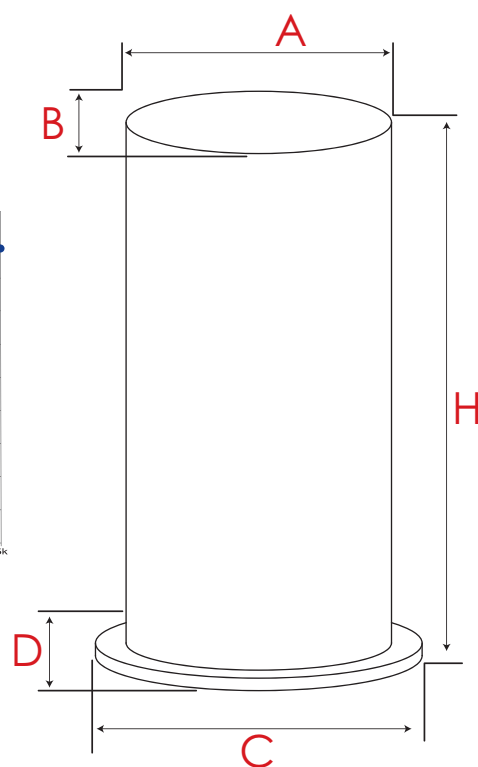

## Cylinder

Corrector 50  
Corrector 100

## Ellipse

Corrector 100RA

Model	Corrector 50	Corrector 100
Shape	Cylinder	Cylinder
Box	2 pcs	1 pc
Effect	Absorbing	Absorbing
H	52 cm / 19" 1/2	104 cm / 40" 15/16
A	26,5 cm / 10" 7/16	26,5 cm / 10" 7/16
B	32 cm / 12" 5/8	32 cm / 12" 5/8
Net Weight	3,65 kg / 8,0 lb	6,8 kg / 15,0 lb
Shipping Weight	4,25 kg / 9,4 lb	7,0 kg / 15,4 lb
Shipping Dimensions (D x H x W)	34 x 34 x 56 cm	34 x 34 x 112 cm
	13,5"x 13,5"x 22"	13,5"x 13,5"x 44"
Top finishes	MicroFiber	MicroFiber
Base finishes	Black Vinyl	Black Vinyl
Colors	Panna - Beige - Nocciola - Bordeaux Grigio - Celeste - Blu - Antracite - Nero	

Model	Corrector 100RA
Shape	Elliptic
Box	1 pcs
Effect	Reflecting/Absorbing
H	104 cm / 40" 15/16
A	38 cm / 15"
B	30 cm / 11" 13/16
C	40 cm / 15" 3/4
D	33,5 cm / 13" 3/16
Net Weight	x,x kg / x,x lb
Shipping Weight	x,x kg / x,x lb
Shipping Dimensions (D x H x W)	37,5 x 38 x 112 cm
	14,8"x 15"x 22"
Top finishes	MicroFiber
Base finishes	Walnut Wood
Colors	Panna - Beige - Nocciola - Bordeaux Grigio - Celeste - Blu - Antracite - Nero