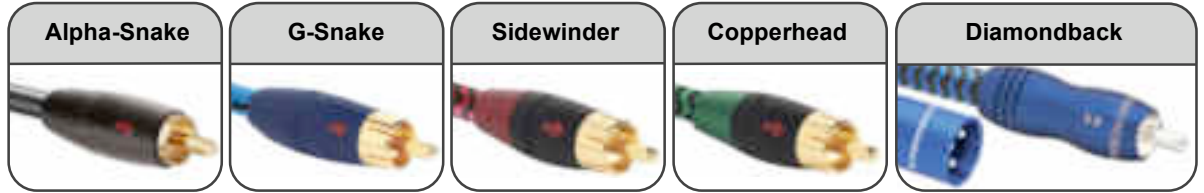

Audio Interconnect Cables

I cavi Sidewinder, Copperhead & Diamondback sono disponibili singoli al 50% del prezzo.

I prezzi sono in EURO

	Symmetrical Coax		HyperLitz Shield		Triple Balanced
Geometry	Symmetrical Coax		HyperLitz Shield		Triple Balanced
Metal	Solid LGC	Solid LGC	Solid LGC	Solid PSC	Solid PSC
Gauge	2 x 24 awg	2 x 24 awg	2 x 22 awg	2 x 22 awg	3 x 22 awg
Dielectric	PVC	PVC	Foamed PE	Foamed PE	PE Air Tubes
Jacket	Clear over black	Blue/black braid	Red/black braid	Green/black braid	Blue/black braid
Termination	RCA				Welded RCA or XLR