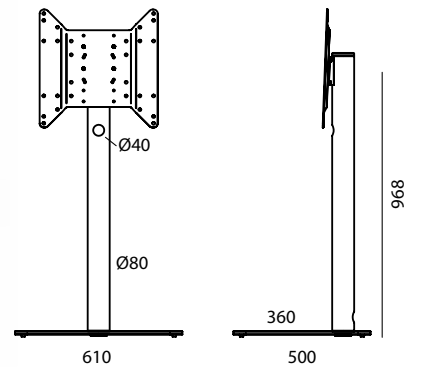

just-racks

Just-Racks TV600 und TV600SP.

TV-Halterung passend für VESA 200x200 bis 400x400
TV-adaptor passend voor VESA 200x200 tot 400x400
TV mount compatible with VESA 200x200 to 400x400
Support TV adapté pour VESA 200x200 bis 400x400
Supporto TV adatto per VESA 200x200 fino a 400x400

Inkl. Soundbar-Adapter für SONOS-Playbar, BOSE Soundbar CineMate® 1 SR, CineMate® 130, Lifestyle® 135, Samsung Soundbar HW-F450, HW-F550, HW-F551, HW-H355, HW-H450, HW-H750, HW-H751, HW-J450, HW-J650, HW-J651

Incl. soundbar-adaptor voor SONOS Playbar, BOSE Soundbar CineMate® 1 SR, CineMate® 130, Lifestyle® 135, Samsung Soundbar HW-F450, HW-F550, HW-F551, HW-H355, HW-H450, HW-H750, HW-H751, HW-J450, HW-J650, HW-J651

Comes with soundbar adapter for SONOS playbar, Bose soundbar CineMate® 1 SR, CineMate® 130, Lifestyle® 135/Samsung HW-F450, HW-F550, HW-F551, HW-H355, HW-H450, HW-H750, HW-H751, HW-J450, HW-J650, HW-J651

Y compris adaptateur pour barre de son lecteur SONO, barre de son Bose CineMate® 1 SR, CineMate® 130, Lifestyle® 135, barre de son Samsung HW-F450, HW-F550, HW-F551, HW-H355, HW-H450, HW-H750, HW-H751, HW-J450, HW-J650, HW-J651

Incl. adattatore soundbar per playbar SONOS, soundbar BOSE CineMate® 1 SR, CineMate® 130, Lifestyle® 135, Samsung Soundbar HW-F450, HW-F550, HW-F551, HW-H355, HW-H450, HW-H750, HW-H751, HW-J450, HW-J650, HW-J651

Just-Racks TV600-BG
Just-Racks TV600-KG

Schwarzglas | Zwart glas | Black glass | Verre noir | Vetro nero
Klarglas | Helder glas | Clear glass | Verre transparent | Vetro trasparente

Just-Racks TV600SP-BG
Just-Racks TV600SP-KG

Schwarzglas | Zwart glas | Black glass | Verre noir | Vetro nero
Klarglas | Helder glas | Clear glass | Verre transparent | Vetro trasparente