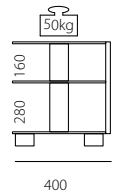

Just-Racks TV8553-BG
Just-Racks TV8553-KG