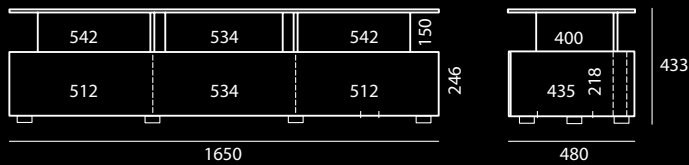

just-racks

Just-Racks JRM1650.

1. 1 Ablage für die gängigen Soundbars
   Opberg ruimte voor gangbare soundbars
   Shelves for most common soundbars
   Étagère pour barres de son courantes
   Ripiano per soundbar in commercio
2. 2 Weiß lackiertes Sicherheitsglas, satiniert
   Wit gelakt veiligheidsglas, gesatineerd
   White lacquered safety glass, satinised
   Verre de sécurité laqué blanc, satiné
   Vetro di sicurezza smaltato in bianco, satinato
3. 3 Raum für Geräte
   Ruimte voor apparaten
   Space for devices
   Espace pour appareils
   Spazio per gli apparecchi
4. 4 Raum für Subwoofer
   Ruimten voor subwoofer
   Space for a subwoofer
   Espace pour subwoofer
   Spazio per il subwoofer

Soundbar: Max. (B) 1650 mm x (H) 140 mm x (T) 85 mm

Just-Racks JRM1650-CU Cappuccino Grey

Just-Racks JRM1650-WO Wild Oak