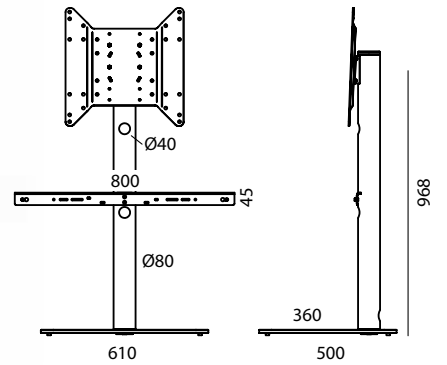

Just-Racks TV600SP-BG

Just-Racks TV600SP-KG