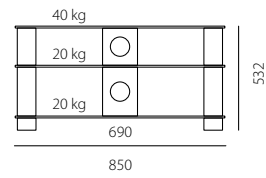

Just-Racks TV8553-BG
Just-Racks TV8553-KG