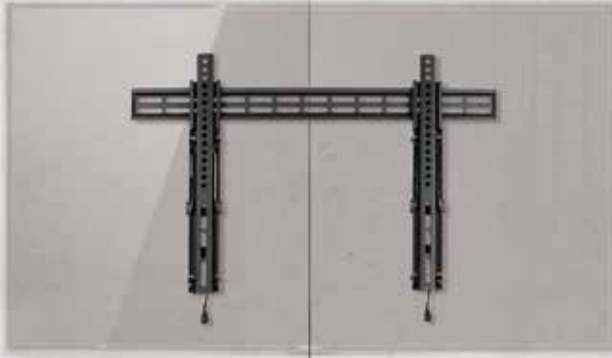

Just-Racks TV600SP-KG

TV Mounts

Fix

Tilt

just-mounts

How to find your right mount:

- 1) Choose function
- 2) Choose size
- 3) Done!

Rotation,
tilt and
swivel