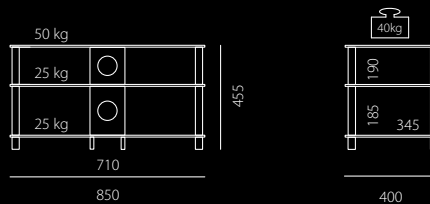

just-racks