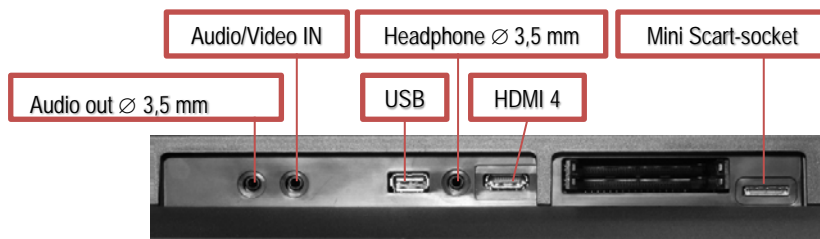

Reception

Equipped with tuner ex works	2 x DVB-C/T2/S2
UHDTV / HDTV integrated	•/•
Number of CI+ compatible CI slots	2

Media / network functions

Metz Media System / HbbTV	•/•
Streaming (Server/Client)	• (•/•)
Internet radio	Tuneln
MetzRemote App	•
Smart TV-Portal / browser	Foxxum/•
LAN / WiFi (IEEE 802.11 a/b/g/n/ac ; 2,4GHz and 5,0GHz)	•/•
Bluetooth® with Qualcomm® aptX™ low latency / Bluetooth retrofittable	-/•

Connectivity

HDMI socket with HDCP 2.2 (4K 60/50p 4:4:4) / and with ARC	4/1
USB connection 2.0 / USB connection 3.0 (video/photo/audio)	1/1
LAN Network connection (RJ 45)	•
S/PDIF digital audio output / Audio output	•/•
Headphone socket / EURO-AV socket via adapter	•/•
Audio input and Cinch (FBAS) via adapter	•

Power consumption

Mains voltage	230-240V/50Hz
Power consumption in use (in delivery condition) [W]	118,0
Power consumption in standby mode [W]	0,12
Peak luminance ratio [%]	65
Annual energy consumption [kWh]	164
Energy efficiency class	A

Dimensions / Weight

Width	122,6
Height with base / without base [cm]	81,6 / 77,2
Depth with base / without base [cm]	34,7 / 6,5
Weight with base / without base [kg]	24,0 / 20,2
Wallmount width x height [cm]	VESA 30 x 20

Other information

EAN	40 57313 010819
Mercury content in mg	0,0
Device contains lead (within prescribed legal limits)	•

Metz Consumer Electronics GmbH
Ohmstraße 55, 90513 Zirndorf, Germany

10.08.2018
Subject to change.

U1805_40050_01