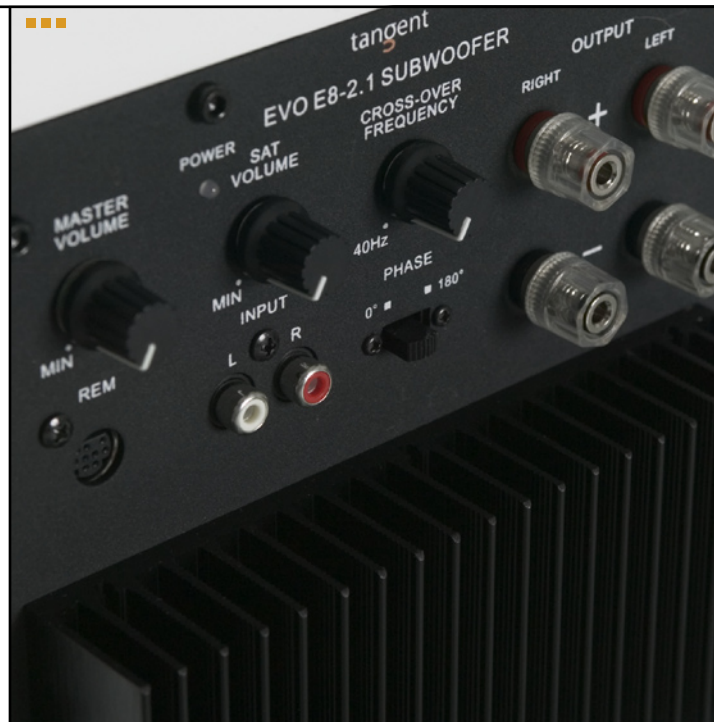

For more information please visit
www.tangent-audio.com