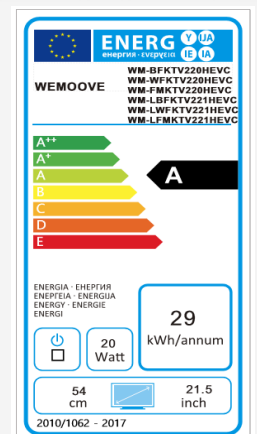

Built-in 21.5-inch kitchen TV

WM-FMKTV220HEVC

- /// Built-in TV for standard kitchen furniture (60x45 cm)
- /// Waterproof: Front IP65
- /// DVB-T2 (H.265-HEVC)/C/S2 (H.265-HEVC) tuners
- /// High-end screen - 4 mm tempered glass:
 - Anti-fingerprint
 - High level of transparency
 - High brightness image
 - Absorption of light reflections
- /// 2 built-in vibration speakers – 2 x 8 W
- /// 2 years warranty
- /// Kesseböhmer FreeFlap Forte lifter included

Specifications

/// Main specifications

- TV dimensions (WxHxD): 594*455*42 mm
- Screen dimensions (WxH): 474*266 mm
- Voltage: AC 100-240V, 50/60Hz/12V/4A
- Power consumption (Max): 20 W
- Standby consumption: 0.5 W
- Energy efficiency class: A

/// Warranty

- Warranty : 2 years
- Spare parts availability period: 5 years

/// Screen specifications

- Backlighting technology: Edge-LED
- LCD panel technology : IPS
- Screen size: 21.5" (54 cm)
- Screen resolution: 1920*1080 (Full HD)
- Contrast ratio: 1000:1
- Number of colors: 16.7 millions
- Brightness: 250 cd/m2
- Front face finish: full mirror(also available in black frame and white frame)
- Cabinet : metal
- Viewing angle (H/V): 178°/178°
- IP65 rated (TV Front only)