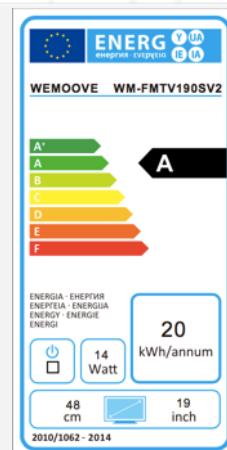

Mirror TV 48 cm (19") waterproof
WM-FMTV190SV2

/// Waterproof: IP65 grade

/// High-end mirror screen - 5 mm tempered glass:

- Anti-fingerprint
- High level of transparency
- High brightness image
- Excellent reflection

/// 2 built-in vibration speakers

/// DVB-T/T2/C/S2

/// 2 years warranty

Specifications

/// Main specifications

- TV dimensions (WxHxD): 600*414*53 mm
- Screen dimensions (WxH): 408*254 mm
- In-wall mounting niche size (WxHxD): 560*380*62 mm
- Voltage: AC 100-240V, 50/60Hz/12V/4A
- Power consumption (max): 14 W
- Energy efficiency class: A
- Remote control: waterproof (IP66)
- Installation: 2 ways
 1. Into the wall using the included metal mount back box
 2. On the wall using a VESA bracket (100*100 mm)
- Warranty: 2 years

/// Screen specifications

- Screen size: 48 cm (19")
- Screen resolution: 1440x900
- Contrast ratio: 1000:1
- Number of colors: 16.7 millions
- Brightness: 250 cd/m²
- Front face finish: Full mirror
- Mirror color: graphite
- Viewing angle (h/V): 170°/160°
- IP65-rated