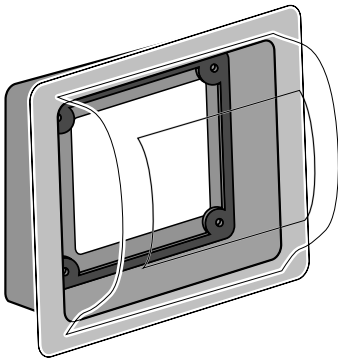

Outdoor Thermoplastic Covers

E9U2CRN Double gang, surface mount clear weather proof outdoor cover. Allows double gang device to be mounted in a humid environment.

Order #

7200-521157

Shipping Weight

Call