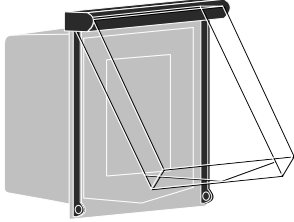

2 gang p-ring retrofit
4.25" W x 4.25" H x 1.5" D
(108 x 108 x 38.1 mm)

Order

7200-119583

Shipping Weight
1oz (.05kg)
Min. Advertised Price
\$5.25/ea

CADMP34P

3-4 (via cut-away partitions) gang
p-ring retrofit
7.875" W x 4.25" H x 1.5" D
(201 x 108 x 38.1 mm)

Order

7200-119590

Shipping Weight
1.5oz (.05kg)
Min. Advertised Price
\$12.50/ea

Plastic Work Boxes

Outdoor Thermoplastic Covers

WPB 37-23 Vertical self-closing cover with 3/8" gasket and 2 mounting screws.
Mounts to single-gang box.
3.0625" W x 4.8125" H x 1.1875" D
(77.8 x 122.4 x 30.2 mm)