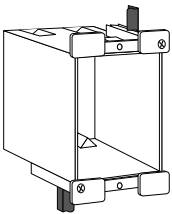

Plastic Work Boxes – Retrofit

S1-18-W

S1-18-W

Single gang with two Auto Clamps®.
Two Quick Click® entries for each end.
2.0625" W x 2.875" H x 3.125" D
(52.4 x 73.1 x 79.4 cm)

Order #

7200-450051

Shipping Weight

4oz (.1kg)
Min. Advertised Price
$3.30/ea

S2-32-W

Double gang with four Auto Clamps®.
Four Quick Click® entries for each end.
3.875" W x 2.9375" H x 3.125" D
(98.5 x 74.7 x 79.4 cm)

Order #

7200-450068

Shipping Weight

5oz (.1kg)
Min. Advertised Price
$3.95/ea